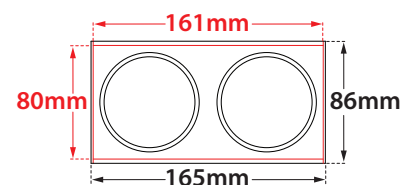

- Recessed double led spotlight
- for indoors use
- frameless/trimless
- from die cast aluminum
- painted with electrostatic powder
- with led source positioned deep inside the luminaire
- for reduce of glare
- movable horizontally  $\pm 355^\circ$  and vertically  $\pm 25^\circ$
- with incorporated 2 cob led sources
- adjusted on high performance heatsinks
- for best thermal management of led sources
- CRI>80 | 3 SDCM as standard
- upon request available with CRI>90 & CRI 98+
- upon request available with 2 SDCM
- in 2700-3000-4000 Kelvin
- upon request in 3500-5000-6500 Kelvin
- with high performance reflector
- available  $15^\circ-25^\circ-40^\circ-60^\circ$  beam angle
- works with remote led driver
- On/off, dimmable phase cut/Dali/1-10volt

Total depth 145mm

Installation depth 130mm

### Accessories upon request

Smooth light filter 1

Smooth light filter 2

Honey comb louvre

Κινητό οριζοντίως  $\pm 355^\circ$   
και καθέτως  $\pm 25^\circ$   
Movable horizontally  $\pm 355^\circ$   
and vertically  $\pm 25^\circ$

Ρυθμιζόμενα πλαινά στηρίγματα  
για οροφές πάχους  
από 10mm έως 30mm

Adjustable side brackets  
for installation onto ceiling  
with thickness from 10mm up to 30mm

Tilttable

166x87mm

01 02 18

Βαμμένα με Ηλεκτροστατική Βαφή  
Painted with Electrostatic Powder