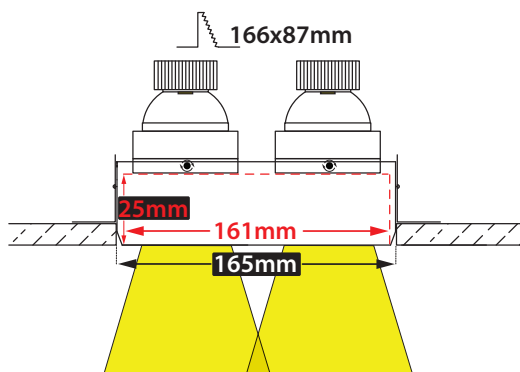

- Recessed double led spotlight
- for indoors use
- frameless/trimless
- from die cast aluminum
- painted with electrostatic powder
- with led source positioned deep inside the luminaire
- for reduce of glare
- movable horizontally  $\pm 355^\circ$  and vertically  $\pm 25^\circ$
- with incorporated 2 cob led sources
- adjusted on high performance heatsinks
- for best thermal management of led sources
- CRI>80 | 3 SDCM as standard
- upon request available with CRI>90 & CRI 98+
- upon request available with 2 SDCM
- in 2700-3000-4000 Kelvin
- upon request in 3500-5000-6500 Kelvin
- with high performance reflector
- available  $15^\circ-25^\circ-40^\circ-60^\circ$  beam angle
- works with remote led driver
- On/off, dimmable phase cut/Dali/1-10volt

Total depth 145mm

Installation depth 130mm

### Accessories upon request

Smooth light filter 1

Smooth light filter 2

Honey comb louvre

Κινητό οριζοντίως  $\pm 355^\circ$   
και καθέτως  $\pm 25^\circ$   
Movable horizontally  $\pm 355^\circ$   
and vertically  $\pm 25^\circ$

Ρυθμιζόμενα πλαινά στηρίγματα  
για οροφές πάχους  
από 10mm έως 30mm

Adjustable side brackets  
for installation onto ceiling  
with thickness from 10mm up to 30mm

Tilttable

166x87mm

01 02 18

Βαμμένα με Ηλεκτροστατική Βαφή  
Painted with Electrostatic Powder