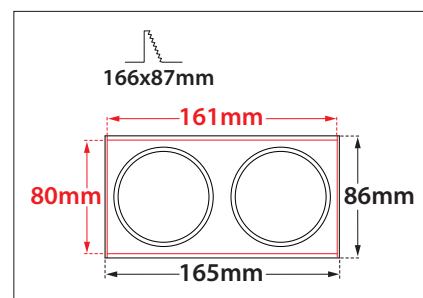

CRI>80 | Led source power & Average Luminaire Flux

Indicative Flux list | Final lumen output depends from the selection of the angle beam

| | | | | | |
|-------|--------|----------|-----------------------|-----------------------|-----|
| 35065 | 2x5.0W | 220-240v | 2700-3000-4000 KELVIN | 2x(440-460-480) LUMEN | ⏏ ⚠ |
| 35066 | 2x6.7W | 220-240v | 2700-3000-4000 KELVIN | 2x(585-615-640) LUMEN | ⏏ ⚠ |
| 35067 | 2x7.5W | 220-240v | 2700-3000-4000 KELVIN | 2x(645-675-705) LUMEN | ⏏ ⚠ |
| 35068 | 2x9.0W | 220-240v | 2700-3000-4000 KELVIN | 2x(780-820-860) LUMEN | ⏏ ⚠ |

Total depth 115mm

Installation depth 100mm

New Versions

| | | | | | |
|-------|----------|----------|-----------------------|--------------------------|-----|
| 40284 | 2x11.0W | 220-240v | 2700-3000-4000 KELVIN | 2x(925-965-1000) LUMEN | ⏏ ⚠ |
| 40285 | 2x12.75W | 220-240v | 2700-3000-4000 KELVIN | 2x(1050-1100-1150) LUMEN | ⏏ ⚠ |

Total depth 145mm

Installation depth 130mm

Accessories upon request

Tilttable

Κινητό οριζοντίως $\pm 355^\circ$
και καθέτως $\pm 25^\circ$
Movable horizontally $\pm 355^\circ$
and vertically $\pm 25^\circ$