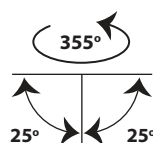

Total depth 145mm

Installation depth 130mm

Accessories upon request

Tilttable

Κινητό οριζοντίως $\pm 355^\circ$
και καθέτως $\pm 25^\circ$
Movable horizontally $\pm 355^\circ$
and vertically $\pm 25^\circ$