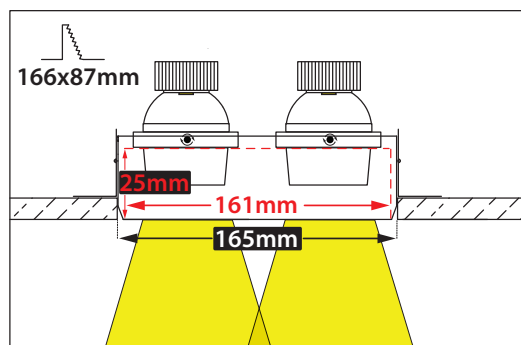

- Recessed double led spotlight
- for indoors use
- frameless/trimless
- from die cast aluminum
- painted with electrostatic powder
- with antiglare hood
- movable horizontally $\pm 355^\circ$ and vertically $\pm 25^\circ$
- with incorporated 2 cob led sources
- adjusted on high performance heatsinks
- for best thermal management of led sources
- CRI>80 | 3 SDCM as standard
- upon request available with CRI>90 & CRI 98+
- upon request available with 2 SDCM
- in 2700-3000-4000 Kelvin
- upon request in 3500-5000-6500 Kelvin
- with high performance reflector
- available $15^\circ-25^\circ-40^\circ-60^\circ$ beam angle
- works with remote led driver
- On/off, dimmable phase cut/Dali/1-10volt

Total depth 115mm

Installation depth 100mm

New Versions

| | | | | | |
|-------|----------|----------|-----------------------|--------------------------|-----|
| 40284 | 2x11.0W | 220-240v | 2700-3000-4000 KELVIN | 2x(925-965-1000) LUMEN | ⏏ ⚠ |
| 40285 | 2x12.75W | 220-240v | 2700-3000-4000 KELVIN | 2x(1050-1100-1150) LUMEN | ⏏ ⚠ |

Total depth 145mm

Installation depth 130mm

Accessories upon request

Tilttable

Κινητό οριζοντίως $\pm 355^\circ$
και καθέτως $\pm 25^\circ$
Movable horizontally $\pm 355^\circ$
and vertically $\pm 25^\circ$