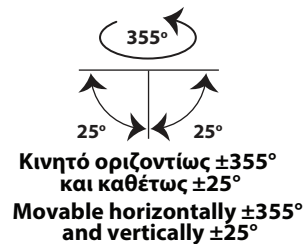

CRI>80 Led source power & Average Luminaire Flux			
Indicative Flux list Final lumen output depends from the selection of the angle beam			
35153	4x5.0W 220-240v 2700-3000-4000 KELVIN 4x(440-460-480) LUMEN	⬆️	⚠️
35154	4x6.7W 220-240v 2700-3000-4000 KELVIN 4x(585-615-640) LUMEN	⬆️	⚠️
35155	4x7.5W 220-240v 2700-3000-4000 KELVIN 4x(645-675-705) LUMEN	⬆️	⚠️
35156	4x9.0W 220-240v 2700-3000-4000 KELVIN 4x(780-820-860) LUMEN	⬆️	⚠️

Total depth 145mm Installation depth 130mm CE IP20

Accessories upon request

Smooth light filter 1

Smooth light filter 2

Honey comb louvre

Ρυθμιζόμενα πλαϊνά στηρίγματα για οροφές πάχους από 10mm έως 30mm

Adjustable side brackets for installation onto ceiling with thickness form 10mm up to 30mm