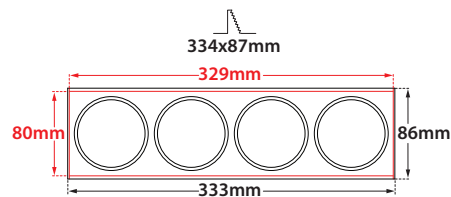

CRI>80 Led source power & Average Luminaire Flux			
Indicative Flux list Final lumen output depends from the selection of the angle beam			
35153	4x5.0W 220-240v 2700-3000-4000 KELVIN 4x(440-460-480) LUMEN	⬆️	⚠️
35154	4x6.7W 220-240v 2700-3000-4000 KELVIN 4x(585-615-640) LUMEN	⬆️	⚠️
35155	4x7.5W 220-240v 2700-3000-4000 KELVIN 4x(645-675-705) LUMEN	⬆️	⚠️
35156	4x9.0W 220-240v 2700-3000-4000 KELVIN 4x(780-820-860) LUMEN	⬆️	⚠️

Total depth 145mm Installation depth 130mm CE IP20

Accessories upon request

Smooth light filter 1

Smooth light filter 2

Honey comb louvre

Ρυθμιζόμενα πλαϊνά στηρίγματα για οροφές πάχους από 10mm έως 30mm

Adjustable side brackets for installation onto ceiling with thickness form 10mm up to 30mm