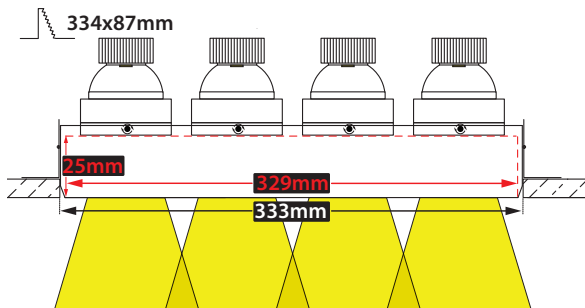

CRI>80 Led source power & Average Luminaire Flux			
Indicative Flux list Final lumen output depends from the selection of the angle beam			
35153	4x5.0W 220-240v 2700-3000-4000 KELVIN 4x(440-460-480) LUMEN	⬆️	⚠️
35154	4x6.7W 220-240v 2700-3000-4000 KELVIN 4x(585-615-640) LUMEN	⬆️	⚠️
35155	4x7.5W 220-240v 2700-3000-4000 KELVIN 4x(645-675-705) LUMEN	⬆️	⚠️
35156	4x9.0W 220-240v 2700-3000-4000 KELVIN 4x(780-820-860) LUMEN	⬆️	⚠️

Total depth 145mm Installation depth 130mm CE IP20

Accessories upon request

Smooth light filter 1

Smooth light filter 2

Honey comb louvre

Ρυθμιζόμενα πλαϊνά στηρίγματα για οροφές πάχους από 10mm έως 30mm

Adjustable side brackets for installation onto ceiling with thickness form 10mm up to 30mm