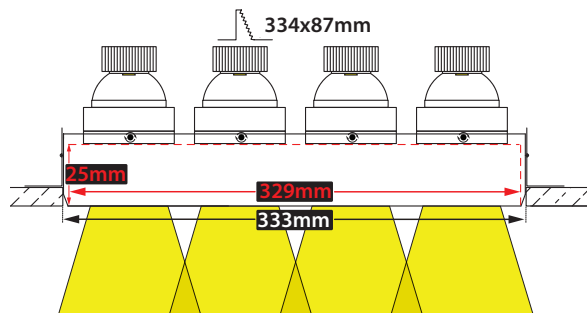

Ρυθμιζόμενα πλαϊνά στηρίγματα για οροφές πάχους από 10mm έως 30mm

Adjustable side brackets for installation onto ceiling with thickness from 10mm up to 30mm

Κινητό οριζοντίως $\pm 355^\circ$ και καθέτως $\pm 25^\circ$
Movable horizontally $\pm 355^\circ$ and vertically $\pm 25^\circ$