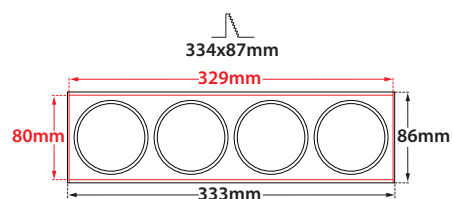

Ρυθμιζόμενα πλαϊνά στηρίγματα για οροφές πάχους από 10mm έως 30mm

Adjustable side brackets for installation onto ceiling with thickness from 10mm up to 30mm

Κινητό οριζοντίως $\pm 355^\circ$ και καθέτως $\pm 25^\circ$
Movable horizontally $\pm 355^\circ$ and vertically $\pm 25^\circ$