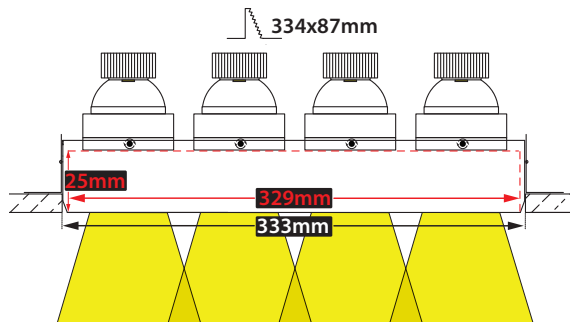

Ρυθμιζόμενα πλαϊνά στηρίγματα για οροφές πάχους από 10mm έως 30mm

Adjustable side brackets for installation onto ceiling with thickness from 10mm up to 30mm

Tiltable

Κινητό οριζοντίως $\pm 355^\circ$ και καθέτως $\pm 25^\circ$
Movable horizontally $\pm 355^\circ$ and vertically $\pm 25^\circ$