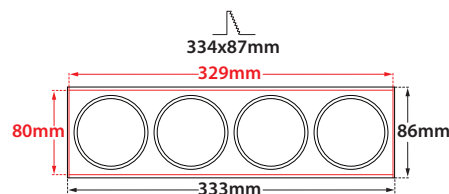

Ρυθμιζόμενα πλαϊνά στηρίγματα για οροφές πάχους από 10mm έως 30mm

Adjustable side brackets for installation onto ceiling with thickness from 10mm up to 30mm

Tiltable

Κινητό οριζοντίως $\pm 355^\circ$ και καθέτως $\pm 25^\circ$
Movable horizontally $\pm 355^\circ$ and vertically $\pm 25^\circ$