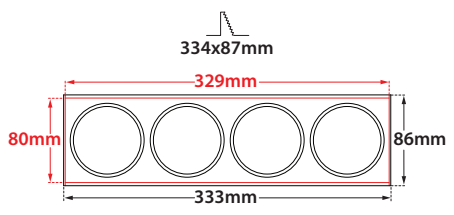

CRI>80 | Led source power & Average Luminaire Flux				
Indicative Flux list | Final lumen output depends from the selection of the angle beam				
35169	4x5.0W	| 220-240v	| 2700-3000-4000 KELVIN	| 4x(440-460-480) LUMEN
35170	4x6.7W	| 220-240v	| 2700-3000-4000 KELVIN	| 4x(585-615-640) LUMEN
35171	4x7.5W	| 220-240v	| 2700-3000-4000 KELVIN	| 4x(645-675-705) LUMEN
35172	4x9.0W	| 220-240v	| 2700-3000-4000 KELVIN	| 4x(780-820-860) LUMEN

Total depth 145mm   Installation depth 130mm   CE

Accessories upon request

Smooth light filter 1

Smooth light filter 2

Honey comb louvre

Ρυθμιζόμενα πλαϊνά στηρίγματα για οροφές πάχους από 10mm έως 30mm

Adjustable side brackets for installation onto ceiling with thickness form 10mm up to 30mm

355°

25° 25°

Κινητό οριζοντίως $\pm 355^\circ$ και καθέτως $\pm 25^\circ$

Movable horizontally $\pm 355^\circ$ and vertically $\pm 25^\circ$