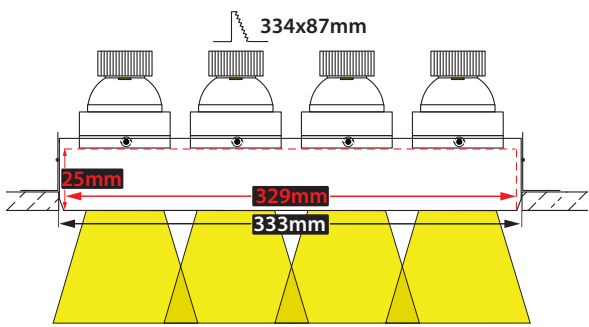

CRI>80 | Led source power & Average Luminaire Flux				
Indicative Flux list | Final lumen output depends from the selection of the angle beam				
35169	4x5.0W	| 220-240v	| 2700-3000-4000 KELVIN	| 4x(440-460-480) LUMEN
35170	4x6.7W	| 220-240v	| 2700-3000-4000 KELVIN	| 4x(585-615-640) LUMEN
35171	4x7.5W	| 220-240v	| 2700-3000-4000 KELVIN	| 4x(645-675-705) LUMEN
35172	4x9.0W	| 220-240v	| 2700-3000-4000 KELVIN	| 4x(780-820-860) LUMEN

Total depth 145mm   Installation depth 130mm   CE

Accessories upon request

Smooth light filter 1

Smooth light filter 2

Honey comb louvre

Ρυθμιζόμενα πλαϊνά στηρίγματα για οροφές πάχους από 10mm έως 30mm

Adjustable side brackets for installation onto ceiling with thickness form 10mm up to 30mm

355°

25° 25°

Κινητό οριζοντίως $\pm 355^\circ$ και καθέτως $\pm 25^\circ$

Movable horizontally $\pm 355^\circ$ and vertically $\pm 25^\circ$