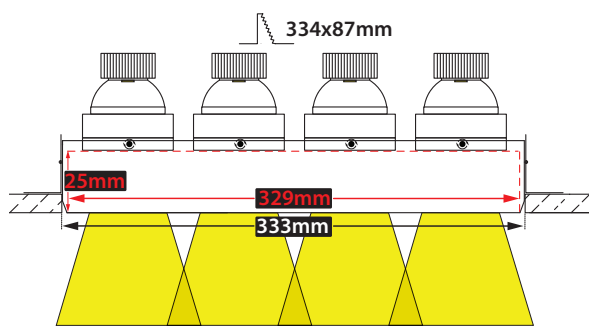

01 02 18 Βαμμένα με Ηλεκτροστατική Βαφή
Painted with Electrostatic Powder

i Διαθέσιμο και σε άλλα χρώματα κατόπιν παραγγελίας
Upon request available in different color finishes

i *Η τεχνολογία των LED είναι σε διαρκή εξέλιξη οπότε πριν παραγγείλετε, παρακαλούμε επιβεβαιώστε ποιο LED είναι διαθέσιμο
LED technology changes constantly forward, so before selecting / ordering the most suitable product for you, ask for a confirmation that this is the most updated product to our list.

■ warm 2700 Kelvin   ■ warm white 3000 Kelvin   ■ neutral white 4000 Kelvin