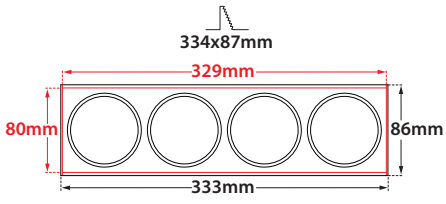

01 02 18 Βαμμένα με Ηλεκτροστατική Βαφή
Painted with Electrostatic Powder

i Διαθέσιμο και σε άλλα χρώματα κατόπιν παραγγελίας
Upon request available in different color finishes

i *Η τεχνολογία των LED είναι σε διαρκή εξέλιξη οπότε πριν παραγγείλετε, παρακαλούμε επιβεβαιώστε ποιο LED είναι διαθέσιμο
LED technology changes constantly forward, so before selecting / ordering the most suitable product for you, ask for a confirmation that this is the most updated product to our list.

■ warm 2700 Kelvin   ■ warm white 3000 Kelvin   ■ neutral white 4000 Kelvin