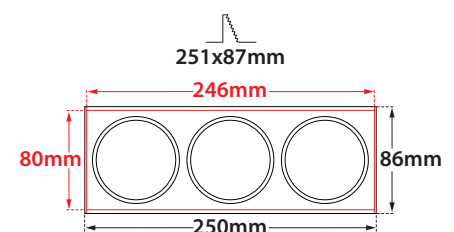

01 02 18 Βαμμένα με Ηλεκτροστατική Βαφή
Painted with Electrostatic Powder

Διαθέσιμο και σε άλλα χρώματα κατόπιν παραγγελίας
Upon request available in different color finishes

*Η τεχνολογία των LED είναι σε διαρκή εξέλιξη οπότε πριν παραγγείλετε, παρακαλούμε επιβεβαιώστε ποιο LED είναι διαθέσιμο
LED technology changes constantly forward, so before selecting / ordering the most suitable product for you, ask for a confirmation that this is the most updated product to our list.

■ warm 2700 Kelvin ■ warm white 3000 Kelvin ■ neutral white 4000 Kelvin