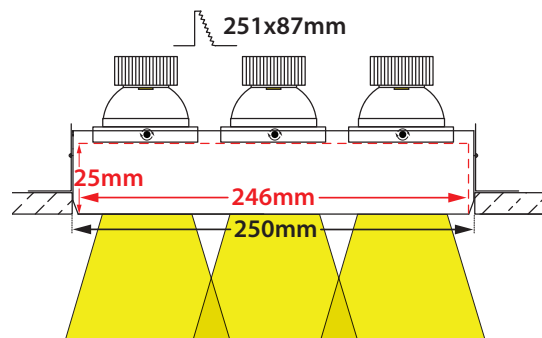

Honey comb louvre

01 02 18 Βαμμένα με Ηλεκτροστατική Βαφή
Painted with Electrostatic Powder

Διαθέσιμο και σε άλλα χρώματα κατόπιν παραγγελίας
Upon request available in different color finishes

*Η τεχνολογία των LED είναι σε διαρκή εξέλιξη οπότε πριν παραγγείλετε, παρακαλούμε επιβεβαιώστε ποιο LED είναι διαθέσιμο
LED technology changes constantly forward, so before selecting / ordering the most suitable product for you, ask for a confirmation that this is the most updated product to our list.

■ warm 2700 Kelvin ■ warm white 3000 Kelvin ■ neutral white 4000 Kelvin