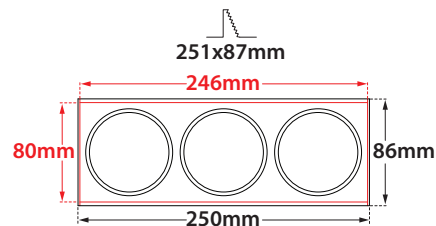

Accessories upon request

Ρυθμιζόμενα πλαϊνά στηρίγματα για οροφές πάχους από 10mm έως 30mm

Adjustable side brackets for installation onto ceiling with thickness from 10mm up to 30mm

Κινητό οριζοντίως $\pm 355^\circ$ και καθέτως $\pm 25^\circ$
Movable horizontally $\pm 355^\circ$ and vertically $\pm 25^\circ$