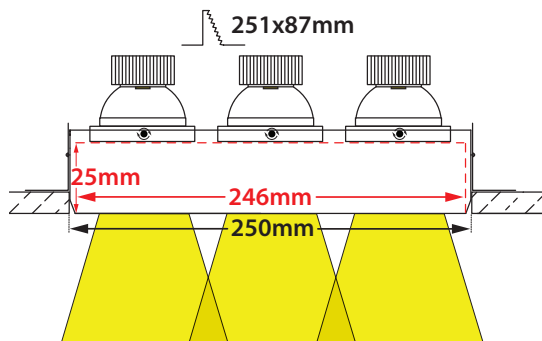

Accessories upon request

Ρυθμιζόμενα πλαϊνά στηρίγματα για οροφές πάχους από 10mm έως 30mm

Adjustable side brackets for installation onto ceiling with thickness from 10mm up to 30mm

Κινητό οριζοντίως $\pm 355^\circ$ και καθέτως $\pm 25^\circ$
Movable horizontally $\pm 355^\circ$ and vertically $\pm 25^\circ$