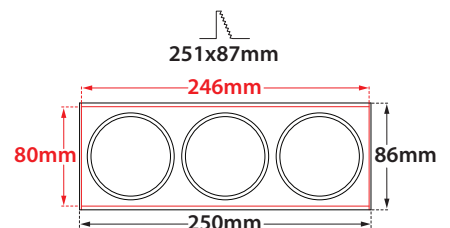

01 02 18 Βαμμένα με Ηλεκτροστατική Βαφή
Painted with Electrostatic Powder

Διαθέσιμο και σε άλλα χρώματα κατόπιν παραγγελίας
Upon request available in different color finishes

*Η τεχνολογία των LED είναι σε διαρκή εξέλιξη οπότε πριν παραγγείλετε, παρακαλούμε επιβεβαιώστε ποιο LED είναι διαθέσιμο
LED technology changes constantly forward, so before selecting / ordering the most suitable product for you,
ask for a confirmation that this is the most updated product to our list.

■ warm 2700 Kelvin ■ warm white 3000 Kelvin ■ neutral white 4000 Kelvin