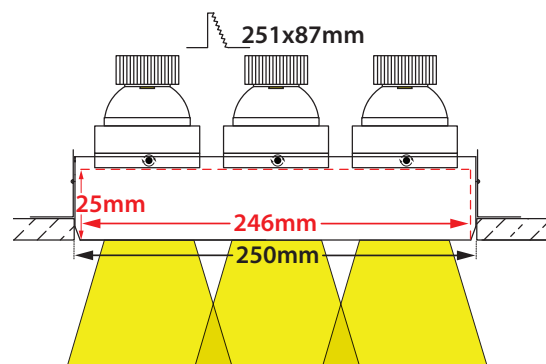

Honey comb louvre

01 02 18 Βαμμένα με Ηλεκτροστατική Βαφή
Painted with Electrostatic Powder

Διαθέσιμο και σε άλλα χρώματα κατόπιν παραγγελίας
Upon request available in different color finishes

*Η τεχνολογία των LED είναι σε διαρκή εξέλιξη οπότε πριν παραγγείλετε, παρακαλούμε επιβεβαιώστε ποιο LED είναι διαθέσιμο
LED technology changes constantly forward, so before selecting / ordering the most suitable product for you,
ask for a confirmation that this is the most updated product to our list.

■ warm 2700 Kelvin ■ warm white 3000 Kelvin ■ neutral white 4000 Kelvin