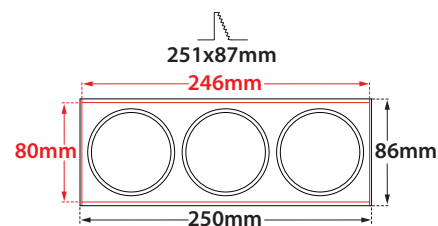

Frameless Triple Move Deep 2

1. Φωτιστικό τριπλό χωνευτό led σποτ οροφής
   - χωρίς εξωτερικό πλαίσιο
   - frameless/trimless
   - εσωτερικού χώρου
   - αλουμινίου
   - βαμμένο με ηλεκτροστατική βαφή
   - με εσωτερικό κατάλληλο για την τοποθέτηση της πηγής βαθιά
   - για τη μείωση της θάμβωσης
   - κινητό οριζοντίως $\pm 355^\circ$ και καθέτως $\pm 25^\circ$
   - με ενσωματωμένα 3 cob led
   - ενσωματωμένα σε ψήκτρες υψηλής απόδοσης
   - για την καλύτερη διαχείριση θερμότητας των led
   - CRI>80 | 3 SDCM
   - κατόπιν παραγγελίας με CRI>90 & CRI 98+
   - σε 2700-3000-4000 Kelvin
   - κατόπιν παραγγελίας και σε 3500-5000-6500 Kelvin
   - με ανακλαστήρες υψηλής απόδοσης
   - με δέσμη $15^\circ-25^\circ-40^\circ-60^\circ$
   - λειτουργεί με συνοδευτικό led driver
   - On/off ή dimmable phase cut / Dali / 1-10volt
2. Recessed triple led spotlight
   - for indoors use
   - frameless/trimless
   - from die cast aluminum
   - painted with electrostatic powder
   - with led source positioned deep inside the luminaire
   - for reduce of glare
   - movable horizontally $\pm 355^\circ$ and vertically $\pm 25^\circ$
   - with incorporated 3 cob led sources
   - adjusted on high performance heatsinks
   - for best thermal management of led sources
   - CRI>80 | 3 SDCM as standard
   - upon request available with CRI>90 & CRI 98+
   - upon request available with 2 SDCM
   - in 2700-3000-4000 Kelvin
   - upon request in 3500-5000-6500 Kelvin
   - with high performance reflector
   - available $15^\circ-25^\circ-40^\circ-60^\circ$ beam angle
   - works with remote led driver
   - On/off, dimmable phase cut/Dali/1-10volt

CRI>80 | Led source power & Average Luminaire Flux

Indicative Flux list | Final lumen output depends from the selection of the angle beam