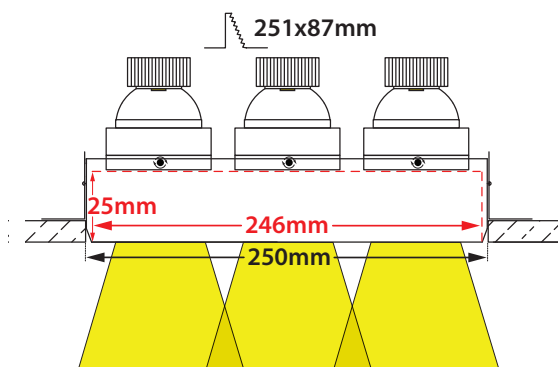

Ρυθμιζόμενα πλαϊνά στηρίγματα για οροφές πάχους από 10mm έως 30mm

Adjustable side brackets for installation onto ceiling with thickness form 10mm up to 30mm

Κινητό οριζοντίως $\pm 355^\circ$ και καθέτως $\pm 25^\circ$
Movable horizontally $\pm 355^\circ$ and vertically $\pm 25^\circ$