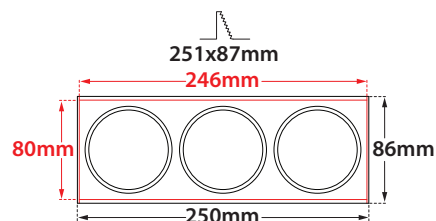

Accessories upon request

Ρυθμιζόμενα πλαϊνά στηρίγματα για οροφές πάχους από 10mm έως 30mm

Adjustable side brackets for installation onto ceiling with thickness from 10mm up to 30mm

355°

25°

25°

Κινητό οριζοντίως $\pm 355^\circ$ και καθέτως $\pm 25^\circ$

Movable horizontally $\pm 355^\circ$ and vertically $\pm 25^\circ$