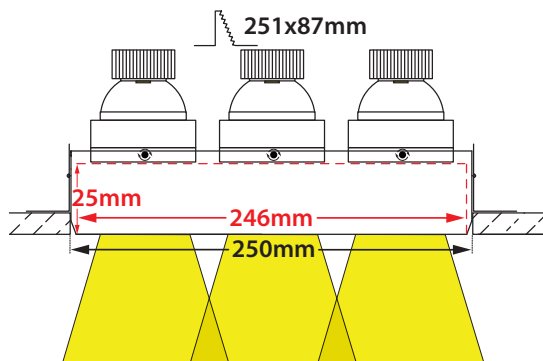

Accessories upon request

Ρυθμιζόμενα πλαϊνά στηρίγματα για οροφές πάχους από 10mm έως 30mm

Adjustable side brackets for installation onto ceiling with thickness from 10mm up to 30mm

355°

25°

25°

Κινητό οριζοντίως $\pm 355^\circ$ και καθέτως $\pm 25^\circ$

Movable horizontally $\pm 355^\circ$ and vertically $\pm 25^\circ$