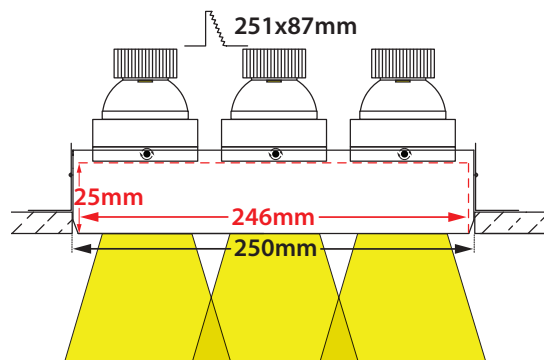

01 02 18 Βαμμένα με Ηλεκτροστατική Βαφή
Painted with Electrostatic Powder

Διαθέσιμο και σε άλλα χρώματα κατόπιν παραγγελίας
Upon request available in different color finishes

*Η τεχνολογία των LED είναι σε διαρκή εξέλιξη οπότε πριν παραγγείλετε, παρακαλούμε επιβεβαιώστε ποιο LED είναι διαθέσιμο
LED technology changes constantly forward, so before selecting / ordering the most suitable product for you, ask for a confirmation that this is the most updated product to our list.

■ warm 2700 Kelvin ■ warm white 3000 Kelvin ■ neutral white 4000 Kelvin