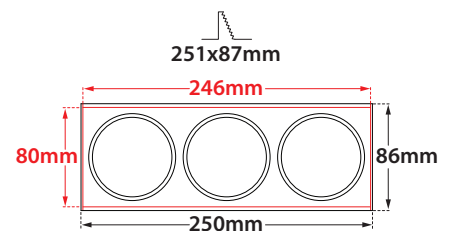

01 02 18 Βαμμένα με Ηλεκτροστατική Βαφή
Painted with Electrostatic Powder

Διαθέσιμο και σε άλλα χρώματα κατόπιν παραγγελίας
Upon request available in different color finishes

*Η τεχνολογία των LED είναι σε διαρκή εξέλιξη οπότε πριν παραγγείλετε, παρακαλούμε επιβεβαιώστε ποιο LED είναι διαθέσιμο
LED technology changes constantly forward, so before selecting / ordering the most suitable product for you, ask for a confirmation that this is the most updated product to our list.

■ warm 2700 Kelvin ■ warm white 3000 Kelvin ■ neutral white 4000 Kelvin