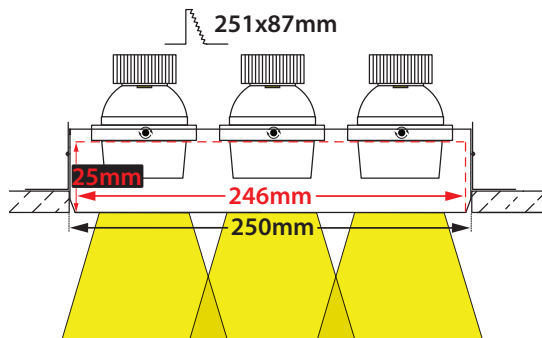

01 02 18 Βαμμένα με Ηλεκτροστατική Βαφή
Painted with Electrostatic Powder

Διαθέσιμο και σε άλλα χρώματα κατόπιν παραγγελίας
Upon request available in different color finishes

*Η τεχνολογία των LED είναι σε διαρκή εξέλιξη οπότε πριν παραγγείλετε, παρακαλούμε επιβεβαιώστε ποιο LED είναι διαθέσιμο
LED technology changes constantly forward, so before selecting / ordering the most suitable product for you, ask for a confirmation that this is the most updated product to our list.

■ warm 2700 Kelvin ■ warm white 3000 Kelvin ■ neutral white 4000 Kelvin