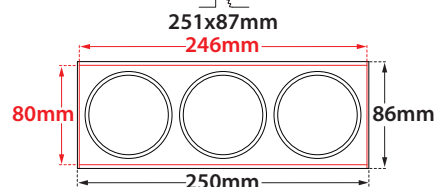

01 02 18 Βαμμένα με Ηλεκτροστατική Βαφή
Painted with Electrostatic Powder

Διαθέσιμο και σε άλλα χρώματα κατόπιν παραγγελίας
Upon request available in different color finishes

*Η τεχνολογία των LED είναι σε διαρκή εξέλιξη οπότε πριν παραγγείλετε, παρακαλούμε επιβεβαιώστε ποιο LED είναι διαθέσιμο
LED technology changes constantly forward, so before selecting / ordering the most suitable product for you, ask for a confirmation that this is the most updated product to our list.

■ warm 2700 Kelvin ■ warm white 3000 Kelvin ■ neutral white 4000 Kelvin