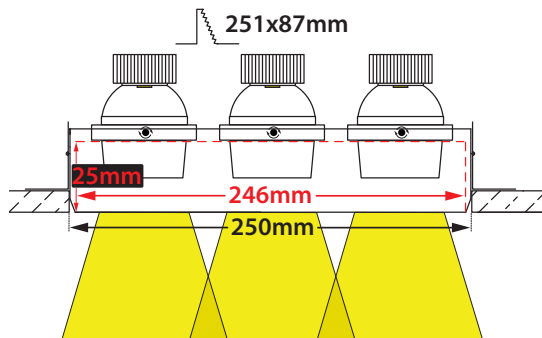

01 02 18 Βαμμένα με Ηλεκτροστατική Βαφή
Painted with Electrostatic Powder

Διαθέσιμο και σε άλλα χρώματα κατόπιν παραγγελίας
Upon request available in different color finishes

*Η τεχνολογία των LED είναι σε διαρκή εξέλιξη οπότε πριν παραγγείλετε, παρακαλούμε επιβεβαιώστε ποιο LED είναι διαθέσιμο
LED technology changes constantly forward, so before selecting / ordering the most suitable product for you, ask for a confirmation that this is the most updated product to our list.

■ warm 2700 Kelvin ■ warm white 3000 Kelvin ■ neutral white 4000 Kelvin