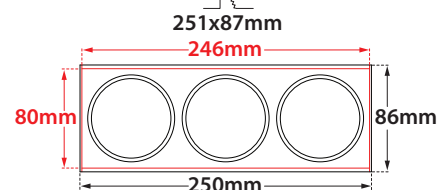

01 02 18 Βαμμένα με Ηλεκτροστατική Βαφή
Painted with Electrostatic Powder

Διαθέσιμο και σε άλλα χρώματα κατόπιν παραγγελίας
Upon request available in different color finishes

*Η τεχνολογία των LED είναι σε διαρκή εξέλιξη οπότε πριν παραγγείλετε, παρακαλούμε επιβεβαιώστε ποιο LED είναι διαθέσιμο
LED technology changes constantly forward, so before selecting / ordering the most suitable product for you, ask for a confirmation that this is the most updated product to our list.

■ warm 2700 Kelvin ■ warm white 3000 Kelvin ■ neutral white 4000 Kelvin