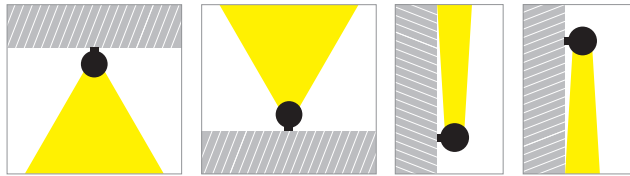

Linear Light 60 Opal

CODE	LENGTH 1 in mm WITH 1 CABLE GLAND	LENGTH 2 in mm WITH 2 CABLE GLANDS	LED SOURCE POWER WATT	LUMINOUS FLUX 3000 KELVIN	LUMINOUS FLUX 4000 KELVIN
23129	390	415	7.5	653	683
23130	460	485	9.0	783	819
23131	530	555	10.5	914	956
23132	600	625	12.0	1044	1092
23133	670	695	13.5	1175	1229
23134	740	765	15.0	1305	1365
23135	810	835	16.5	1436	1502
23136	880	905	18.0	1566	1638
23137	950	975	19.5	1697	1775
23138	1020	1045	21.0	1827	1911
23139	1090	1115	22.5	1958	2048
23450	1160	1185	24.0	2088	2184
23451	1230	1255	25.5	2219	2321
23452	1300	1325	27.0	2349	2457
23453	1370	1395	28.5	2480	2594
23454	1440	1465	30.0	2610	2730
23455	1510	1535	31.5	2741	2867
23456	1580	1605	33.0	2871	3003
23457	1650	1675	34.5	3002	3140
23458	1720	1745	36.0	3132	3276
23459	1790	1815	37.5	3263	3413

- Linear led waterproof luminaire
- suitable for exteriors use
- from heavy duty polycarbonate tube opal mat/satin (anti-yellowing)
- internal made from extruded aluminum polyester powder coated
- ends caps made from die cast aluminum polyester powder coated
- with incorporated Linear Led Smd Modules
- adjusted on a linear high performance heatsink
- for best thermal management of led sources
- CRI>80 | 3 SDCM as standard
- in 3000- 4000 Kelvin
- upon request also available in 2700-5000-6500 Kelvin
- with built in led driver on/off
- upon request dimmable Dali/1-10v
- seamless effect without shadows between modules
- with silicon gaskets and inox screws
- with 1 or 2 cable glands PG9 IP68
- for input and output of power supply cables
- with brackets at the two sides for capability of movement
- upon request is offered with pre-fitted cable in neoprene with length 1m
- or with waterproof male and female fis fast connection