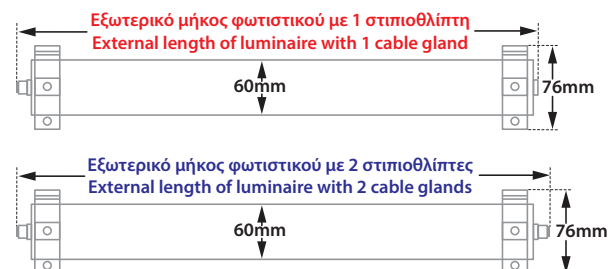

Linear Light 60 Opal

CODE	LENGTH 1 in mm WITH 1 CABLE GLAND	LENGTH 2 in mm WITH 2 CABLE GLANDS	LED SOURCE POWER WATT	LUMINOUS FLUX 3000 KELVIN	LUMINOUS FLUX 4000 KELVIN
23129	390	415	7.5	653	683
23130	460	485	9.0	783	819
23131	530	555	10.5	914	956
23132	600	625	12.0	1044	1092
23133	670	695	13.5	1175	1229
23134	740	765	15.0	1305	1365
23135	810	835	16.5	1436	1502
23136	880	905	18.0	1566	1638
23137	950	975	19.5	1697	1775
23138	1020	1045	21.0	1827	1911
23139	1090	1115	22.5	1958	2048
23450	1160	1185	24.0	2088	2184
23451	1230	1255	25.5	2219	2321
23452	1300	1325	27.0	2349	2457
23453	1370	1395	28.5	2480	2594
23454	1440	1465	30.0	2610	2730
23455	1510	1535	31.5	2741	2867
23456	1580	1605	33.0	2871	3003
23457	1650	1675	34.5	3002	3140
23458	1720	1745	36.0	3132	3276
23459	1790	1815	37.5	3263	3413

- Linear led waterproof luminaire
- suitable for exteriors use
- from heavy duty polycarbonate tube opal mat/satin (anti-yellowing)
- internal made from extruded aluminum polyester powder coated
- ends caps made from die cast aluminum polyester powder coated
- with incorporated Linear Led Smd Modules
- adjusted on a linear high performance heatsink
- for best thermal management of led sources
- CRI>80 | 3 SDCM as standard
- in 3000- 4000 Kelvin
- upon request also available in 2700-5000-6500 Kelvin
- with built in led driver on/off
- upon request dimmable Dali/1-10v
- seamless effect without shadows between modules
- with silicon gaskets and inox screws
- with 1 or 2 cable glands PG9 IP68
- for input and output of power supply cables
- with brackets at the two sides for capability of movement
- upon request is offered with pre-fitted cable in neoprene with length 1m
- or with waterproof male and female fis fast connection