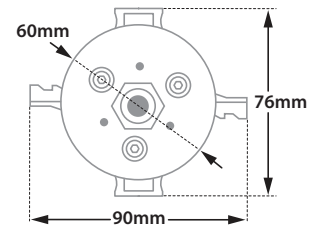

Linear Light 60 Opal

CODE	LENGTH 1 in mm WITH 1 CABLE GLAND	LENGTH 2 in mm WITH 2 CABLE GLANDS	LED SOURCE POWER WATT	LUMINOUS FLUX 3000 KELVIN	LUMINOUS FLUX 4000 KELVIN
23129	390	415	7.5	653	683
23130	460	485	9.0	783	819
23131	530	555	10.5	914	956
23132	600	625	12.0	1044	1092
23133	670	695	13.5	1175	1229
23134	740	765	15.0	1305	1365
23135	810	835	16.5	1436	1502
23136	880	905	18.0	1566	1638
23137	950	975	19.5	1697	1775
23138	1020	1045	21.0	1827	1911
23139	1090	1115	22.5	1958	2048
23450	1160	1185	24.0	2088	2184
23451	1230	1255	25.5	2219	2321
23452	1300	1325	27.0	2349	2457
23453	1370	1395	28.5	2480	2594
23454	1440	1465	30.0	2610	2730
23455	1510	1535	31.5	2741	2867
23456	1580	1605	33.0	2871	3003
23457	1650	1675	34.5	3002	3140
23458	1720	1745	36.0	3132	3276
23459	1790	1815	37.5	3263	3413

- Linear led waterproof luminaire
- suitable for exteriors use
- from heavy duty polycarbonate tube opal mat/satin (anti-yellowing)
- internal made from extruded aluminum polyester powder coated
- ends caps made from die cast aluminum polyester powder coated
- with incorporated Linear Led Smd Modules
- adjusted on a linear high performance heatsink
- for best thermal management of led sources
- CRI>80 | 3 SDCM as standard
- in 3000- 4000 Kelvin
- upon request also available in 2700-5000-6500 Kelvin
- with built in led driver on/off
- upon request dimmable Dali/1-10v
- seamless effect without shadows between modules
- with silicon gaskets and inox screws
- with 1 or 2 cable glands PG9 IP68
- for input and output of power supply cables
- with brackets at the two sides for capability of movement
- upon request is offered with pre-fitted cable in neoprene with length 1m
- or with waterproof male and female fis fast connection