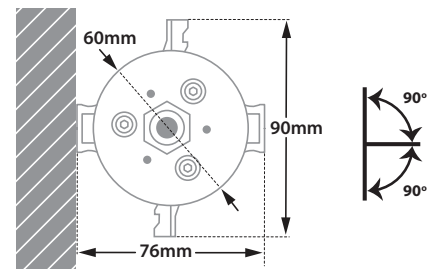

Linear Light 60 Opal

CODE	LENGTH 1 in mm WITH 1 CABLE GLAND	LENGTH 2 in mm WITH 2 CABLE GLANDS	LED SOURCE POWER WATT	LUMINOUS FLUX 3000 KELVIN	LUMINOUS FLUX 4000 KELVIN
23129	390	415	7.5	653	683
23130	460	485	9.0	783	819
23131	530	555	10.5	914	956
23132	600	625	12.0	1044	1092
23133	670	695	13.5	1175	1229
23134	740	765	15.0	1305	1365
23135	810	835	16.5	1436	1502
23136	880	905	18.0	1566	1638
23137	950	975	19.5	1697	1775
23138	1020	1045	21.0	1827	1911
23139	1090	1115	22.5	1958	2048
23450	1160	1185	24.0	2088	2184
23451	1230	1255	25.5	2219	2321
23452	1300	1325	27.0	2349	2457
23453	1370	1395	28.5	2480	2594
23454	1440	1465	30.0	2610	2730
23455	1510	1535	31.5	2741	2867
23456	1580	1605	33.0	2871	3003
23457	1650	1675	34.5	3002	3140
23458	1720	1745	36.0	3132	3276
23459	1790	1815	37.5	3263	3413

- Linear led waterproof luminaire
- suitable for exteriors use
- from heavy duty polycarbonate tube opal mat/satin (anti-yellowing)
- internal made from extruded aluminum polyester powder coated
- ends caps made from die cast aluminum polyester powder coated
- with incorporated Linear Led Smd Modules
- adjusted on a linear high performance heatsink
- for best thermal management of led sources
- CRI>80 | 3 SDCM as standard
- in 3000- 4000 Kelvin
- upon request also available in 2700-5000-6500 Kelvin
- with built in led driver on/off
- upon request dimmable Dali/1-10v
- seamless effect without shadows between modules
- with silicon gaskets and inox screws
- with 1 or 2 cable glands PG9 IP68
- for input and output of power supply cables
- with brackets at the two sides for capability of movement
- upon request is offered with pre-fitted cable in neoprene with length 1m
- or with waterproof male and female fis fast connection