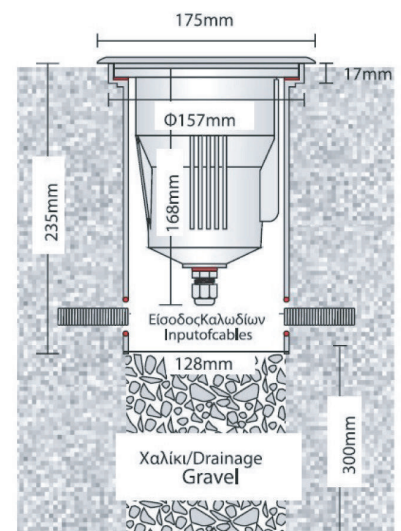

ΠΡΟΣΟΧΗ: Σε όλα τα φωτιστικά σώματα χωνευτά δαπέδου κατά την εγκατάσταση θα πρέπει να δημιουργείτε τουλάχιστον 20cm βάθος οπής αποστράγγισης, γεμάτη χαλίκι, για την αποφυγή στάσιμων υδάτων ή να χρησιμοποιείτε για τον ίδιο λόγο αγωγούς αποχέτευσης. Χρησιμοποιείτε μόνο καλώδια τύπου H07RN, άλλου είδους καλώδια μπορεί να μην εξασφαλίζουν βαθμό στεγανότητας IP67 ή IP68.

WARNING: In all ground buried lighting fittings installation, at least 20cm depth drain hole filled by gravel must be made to prevent flooding, or for same reason use draining water pipes. Use H07RN cables only as other types of cables may not be conformed to assure the IP67 or IP 68 rating.

*Η τεχνολογία των LED είναι σε διαρκή εξέλιξη οπότε πριν παραγγείλετε, παρακαλούμε επιβεβαιώστε ποιο LED είναι διαθέσιμο LED technology changes constantly forward, so before selecting / ordering the most suitable product for you, ask for a confirmation that this is the most updated product to our list.

■ warm 2700 Kelvin ■ warm white 3000 Kelvin ■ neutral white 4000 Kelvin