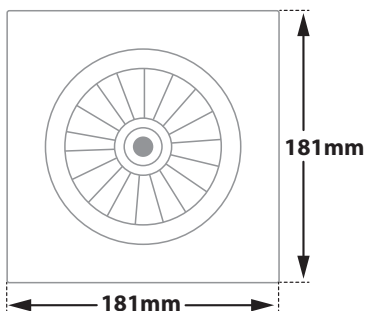

- > Recessed spotlight
- > for indoors use
- > with aluminum frame
- > and 1 die cast aluminum spotlight
- > movable horizontally $\pm 35^\circ$ and vertically $\pm 35^\circ$
- > with incorporated 1 COB Led
- > CRI>80 | 3 SDCM | as standard
- > upon request, available with CRI>90 & CRI 98+
- > in 2700-3000-4000 Kelvin
- > upon request in 3500-5000-6500 Kelvin
- > with high performance reflector
- > with high performance heatsink
- > for best thermal management
- > available with $15^\circ-25^\circ-40^\circ-60^\circ$ beam
- > works with remote led driver
- > on/off, dimmable phase cut/Dali/1-10volt

INDICATIVE COB LED TABLE* CRI>80

22142	12.0W	230-240v	2700-3000-4000 KELVIN	1200-1270-1340 LUMEN	⬡ ⬢
22143	17.5W	230-240v	2700-3000-4000 KELVIN	1665-1765-1860 LUMEN	⬡ ⬢
22144	21.0W	230-240v	2700-3000-4000 KELVIN	1960-2080-2190 LUMEN	⬡ ⬢
22145	25.0W	230-240v	2700-3000-4000 KELVIN	2240-2380-2500 LUMEN	⬡ ⬢
22146	28.0W	230-240v	2700-3000-4000 KELVIN	2680-2780-2850 LUMEN	⬡ ⬢
22187	32.0W	230-240v	2700-3000-4000 KELVIN	3025-3150-3265 LUMEN	⬡ ⬢
22188	38.0W	230-240v	2700-3000-4000 KELVIN	3500-3600-3750 LUMEN	⬡ ⬢
22189	42.0W	230-240v	2700-3000-4000 KELVIN	4085-4245-4383 LUMEN	⬡ ⬢
22190	50.0W	230-240v	2700-3000-4000 KELVIN	4785-4975-5142 LUMEN	⬡ ⬢
22191	53.0W	230-240v	2700-3000-4000 KELVIN	4981-5200-5380 LUMEN	⬡ ⬢

Κινητό $\pm 35^\circ$ οριζοντίως
και $\pm 35^\circ$ καθέτως

Movable $\pm 35^\circ$ horizontally
and $\pm 35^\circ$ vertically

181x181mm 158x165mm 125-185mm CE IP20

Accessories upon request

Smooth light filter 1