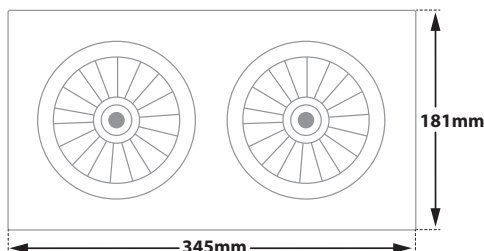

- > Recessed double spotlight
- > for indoors use
- > with aluminum frame
- > and 2 die cast aluminum spotlights
- > movable horizontally ±35° and vertically ±35°
- > with incorporated 2 COB Leds
- > CRI>80 | 3 SDCM | as standard
- > upon request, available with CRI>90 & CRI 98+
- > in 2700-3000-4000 Kelvin
- > upon request in 3500-5000-6500 Kelvin
- > with high performance reflector
- > with high performance heatsink
- > for best thermal management
- > available with 15°-25°-40°-60° beam
- > works with remote led driver
- > on/off, dimmable phase cut/Dali/1-10volt

INDICATIVE COB LED TABLE* CRI>80

22148	24W	2x12.0W	230-240v	2700-3000-4000 KELVIN	2x(1200-1270-1340) LUMEN	◊ II	△ E
22149	35W	2x17.5W	230-240v	2700-3000-4000 KELVIN	2x(1665-1765-1860) LUMEN	◊ II	△ E
22150	42W	2x21.0W	230-240v	2700-3000-4000 KELVIN	2x(1960-2080-2190) LUMEN	◊ II	△ E
22151	50W	2x25.0W	230-240v	2700-3000-4000 KELVIN	2x(2240-2380-2500) LUMEN	◊ III	△ E
22152	56W	2x28.0W	230-240v	2700-3000-4000 KELVIN	2x(2680-2780-2850) LUMEN	◊ II	△ E
22153	64W	2x32.0W	230-240v	2700-3000-4000 KELVIN	2x(3025-3150-3265) LUMEN	◊ II	△ E
22192	76W	2x38.0W	230-240v	2700-3000-4000 KELVIN	2x(3500-3600-3750) LUMEN	◊ II	△ E
22193	84W	2x42.0W	230-240v	2700-3000-4000 KELVIN	2x(4085-4245-4383) LUMEN	◊ II	△ E
22194	100W	2x50.0W	230-240v	2700-3000-4000 KELVIN	2x(4785-4975-5142) LUMEN	◊ II	△ E
22195	106W	2x53.0W	230-240v	2700-3000-4000 KELVIN	2x(4981-5200-5380) LUMEN	◊ II	△ E

Κινητό ±35° οριζοντίως και ±35° καθέτως

Movable ±35° horizontally and ±35° vertically

□ 345x181mm ✎ 323x165mm ⬆️ 125-185mm CE IP20

Accessories upon request

Smooth light filter 1

Smooth light filter 2

Honey comb louvre