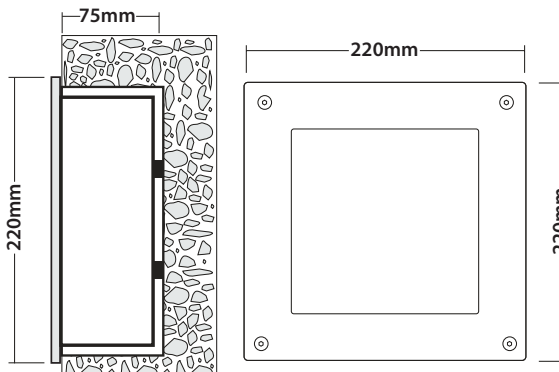

- Waterproof wall recessed led luminaire
- suitable for outdoors use
- from die cast aluminum body
- polyester powder coated
- front frame made from stainless steel inox (4mm thick)
- for resistance under harsh environmental conditions
- with protective tempered glass 4mm thick
- with waterproof gasket and inox screws
- with incorporated Linear Round Smd led module adjusted on a heatsink
- for best thermal management of led source
- CRI>80 | 3 SDCM as standard
- available in 3000-4000 Kelvin
- upon request available in 2700 Kelvin
- with built in led driver on/off as standard
- or upon request available dimmable
- phase cut/trailing edge - 1/10v - Dali
- available with aluminum base for wall installation

CRI>80 | Luminous Led Source Flux | Luminaire efficacy 45%

26906

12.6W | 220-240v | 3000-4000 KELVIN | 1980-2190 LUMEN

5286

Κουτί επίτοιχης τοποθέτησης
Box for wall recessed use

185x185mm

GLASS (4mm)

CE IP65