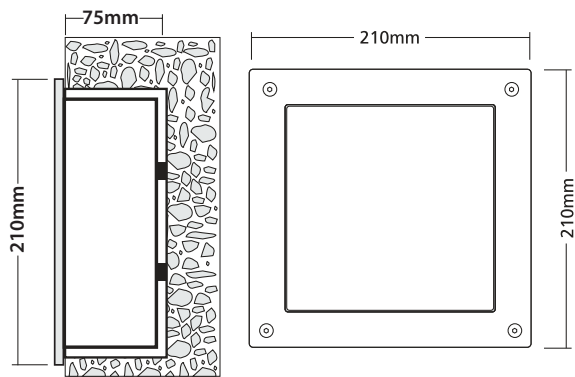

- Waterproof wall recessed luminaire
- suitable for outdoors use
- from die cast aluminum body and flange
- polyester powder coated
- for resistance under harsh environmental conditions
- with protective tempered glass 4mm thick
- with waterproof gasket and inox screws
- with porcelain lampholder E14 or E27
- or suitable for compact fluorescent lamps
- with built in ballast
- available with aluminum base for wall installation

5286 **Κουτί επίτοιχης τοποθέτησης**
Box for wall recessed use

185x185mm

GLASS  4mm

01 02 05 18 30

Βαμμένα με Πολυεστερική Ηλεκτροστατική Βαφή
Painted with Polyester Electrostatic Powder