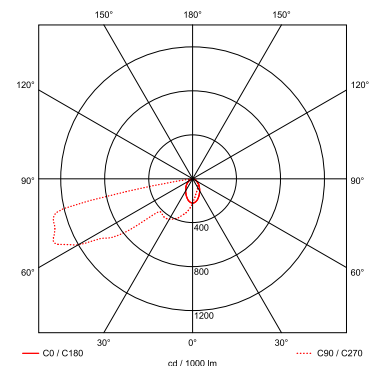

Standard Finishes

01 02 05 18 30

Κατόπιν παραγγελίας το μπροστινό στεφάνι μπορεί να βαφτεί με Πολυεστερική Ηλεκτροστατική Βαφή
Upon request the front flange can be offered Polyester Powder coated

● Η τεχνολογία των LED είναι σε διαρκή εξέλιξη οπότε πριν παραγγείλετε, παρακαλούμε επιβεβαιώστε ποιο LED είναι διαθέσιμο
LED technology changes constantly forward, so before selecting / ordering the most suitable product for you,
ask for a confirmation that this is the most updated product to our list.

■ warm 2700 Kelvin ■ warm white 3000 Kelvin ■ neutral white 4000 Kelvin