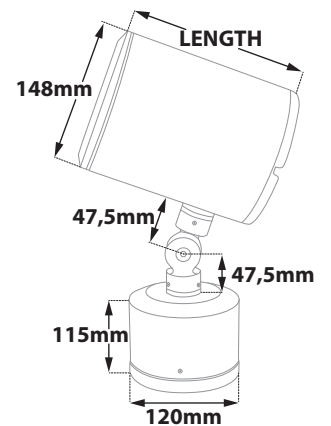

01 02 05 18 30

Βαμμένα με Πολυεστερική Ηλεκτροστατική Βαφή
Painted with Polyester Electrostatic Powder

i *Η τεχνολογία των LED είναι σε διαρκή εξέλιξη οπότε πριν παραγγείλετε, παρακαλούμε επιβεβαιώστε ποιο LED είναι διαθέσιμο
LED technology changes constantly forward, so before selecting / ordering the most suitable product for you,
ask for a confirmation that this is the most updated product to our list.

■ warm 2700 Kelvin ■ warm white 3000 Kelvin ■ neutral white 4000 Kelvin