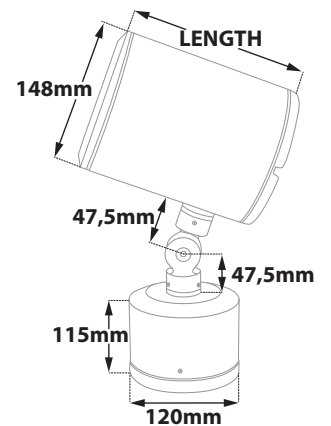

01 02 05 18 30

Βαμμένα με Πολυεστερική Ηλεκτροστατική Βαφή
Painted with Polyester Electrostatic Powder

*Η τεχνολογία των LED είναι σε διαρκή εξέλιξη οπότε πριν παραγγείλετε, παρακαλούμε επιβεβαιώστε ποιο LED είναι διαθέσιμο
LED technology changes constantly forward, so before selecting / ordering the most suitable product for you,
ask for a confirmation that this is the most updated product to our list.

warm 2700 Kelvin warm white 3000 Kelvin neutral white 4000 Kelvin