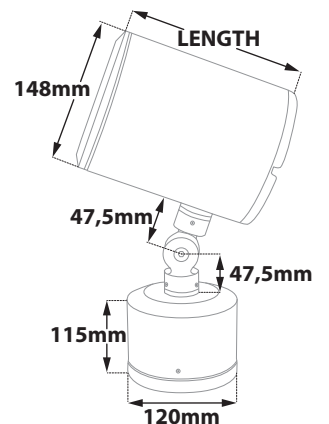

01 02 05 18 30

Βαμμένα με Πολυεστερική Ηλεκτροστατική Βαφή
Painted with Polyester Electrostatic Powder

*Η τεχνολογία των LED είναι σε διαρκή εξέλιξη οπότε πριν παραγγείλετε, παρακαλούμε επιβεβαιώστε ποιο LED είναι διαθέσιμο
LED technology changes constantly forward, so before selecting / ordering the most suitable product for you,
ask for a confirmation that this is the most updated product to our list.

warm 2700 Kelvin warm white 3000 Kelvin neutral white 4000 Kelvin