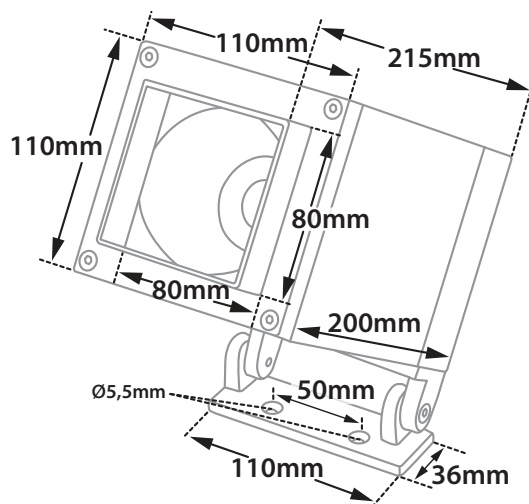

High Lumen Performance 2

36058 18.4W | 220-240v | 3000-4000 KELVIN | 2180-2260 LUMEN

GLASS (8mm)

CE IP65

Accessories upon request

01 02 05 18 30

Βαμμένα με Πολυεστερική Ηλεκτροστατική Βαφή
Painted with Polyester Electrostatic Powder

*Η τεχνολογία των LED είναι σε διαρκή εξέλιξη οπότε πριν παραγγείλετε, παρακαλούμε επιβεβαιώστε ποιο LED είναι διαθέσιμο
LED technology changes constantly forward, so before selecting / ordering the most suitable product for you,
ask for a confirmation that this is the most updated product to our list.

— warm 2700 Kelvin — warm white 3000 Kelvin — neutral white 4000 Kelvin