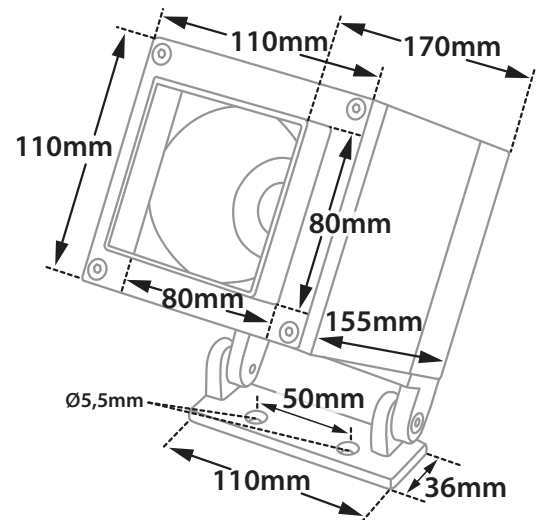

High Lumen Performance 2

36052 ☀️ 13.1W | 220-240v | 3000-4000 KELVIN | 1720-1780 LUMEN

GLASS (8mm)

CE IP65

Accessories upon request

01 02 05 18 30

Βαμμένα με Πολυεστερική Ηλεκτροστατική Βαφή
Painted with Polyester Electrostatic Powder

*Η τεχνολογία των LED είναι σε διαρκή εξέλιξη οπότε πριν παραγγείλετε, παρακαλούμε επιβεβαιώστε ποιο LED είναι διαθέσιμο
LED technology changes constantly forward, so before selecting / ordering the most suitable product for you,
ask for a confirmation that this is the most updated product to our list.

— warm 2700 Kelvin — warm white 3000 Kelvin — neutral white 4000 Kelvin