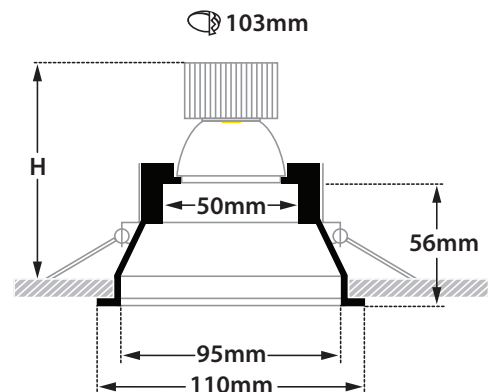

- Recessed led spotlight
- for outdoors and indoors use
- from die cast aluminum
- with small external trim
- polyester powder coated
- fixed
- with incorporated 1 Cob led source
- adjusted on a high performance heatsink
- for best thermal management of led source
- positioned deep inside the luminaire
- for reduce of glare
- suitable for darklight (anti-dazzle) effect
- with IP65 FRONT protection
- with tempered glass transparent as standard
- or mat/opal glass upon request
- CRI>80 | 3 SDCM as standard
- upon request available with CRI>90 & CRI 98+
- upon request available with 2 SDCM
- in 2700-3000-4000 Kelvin
- upon request in 3500-5000-65000 Kelvin
- with high performance reflector
- available with 15°-25°-40°-60° beam angle
- works with remote led driver on/off as standard
- or upon request dimmable phase cut/Dali/1-10volt

Accessories upon request

Smooth light filter 1

Smooth light filter 2

Honey comb louvre

∅ 110mm 103mm 130-175mm CE IP65 FRONT

UGR <19

01 02 18

Βαμμένα με Πολυεστερική Ηλεκτροστατική Βαφή
Painted with Polyester Electrostatic Powder