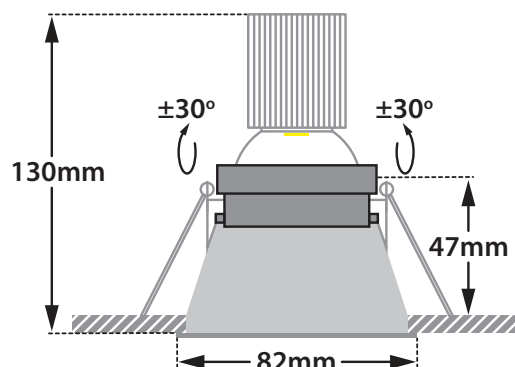

- Recessed led spotlight
- for indoors use
- with small external trim
- from die cast aluminum
- painted with electrostatic powder
- suitable for darklight (anti-dazzle) effect
- movable horizontally $\pm 30^\circ$ or vertically $\pm 30^\circ$
- with tempered glass transparent or mat
- with incorporated 1 COB LED
- adjusted on a high performance heatsink
- for best heat management
- CRI>80 | 3 SDCM as standard
- upon request available with CRI>90 & CRI 98+
- upon request available with 2 SDCM
- in 2700-3000-4000 Kelvin
- upon request in 3500-5000-6500 Kelvin
- with high performance aluminum reflector
- available with $15^\circ-25^\circ-40^\circ-60^\circ$ beam angle
- works with remote led driver, on/off as standard
- upon request dimmable phase cut/Dali/1-10volt

33779	8.5W	2700-3000-4000 KELVIN	885-910-950 LUMEN	⬡ ⬢
33780	10.5W	2700-3000-4000 KELVIN	1050-1080-1125 LUMEN	⬡ ⬢
33781	12.0W	2700-3000-4000 KELVIN	1200-1250-1300 LUMEN	⬡ ⬢

∅ 82mm

76mm

130mm

CE IP20

01 02 18