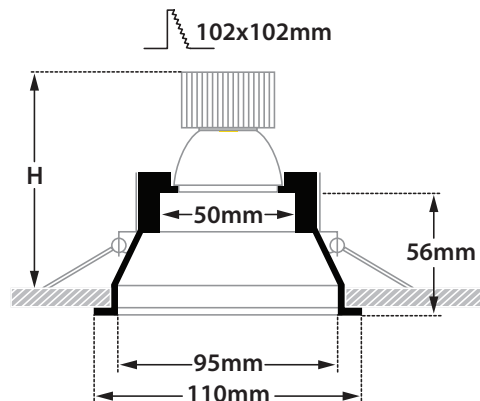

Accessories upon request

Smooth light filter 1

Smooth light filter 2

Honey comb louvre

01 02 18

Βαμμένα με Πολυεστερική Ηλεκτροστατική Βαφή
Painted with Polyester Electrostatic Powder

*Η τεχνολογία των LED είναι σε διαρκή εξέλιξη οπότε πριν παραγγείλετε, παρακαλούμε επιβεβαιώστε ποιο LED είναι διαθέσιμο
LED technology changes constantly forward, so before selecting / ordering the most suitable product for you,
ask for a confirmation that this is the most updated product to our list.

■ warm 2700 Kelvin ■ warm white 3000 Kelvin ■ neutral white 4000 Kelvin