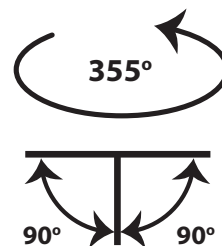

INDICATIVE COB LED TABLE* CRI>80

Normal Performance | Luminous Flux

28858	11.0W	2700-3000-4000 KELVIN	1070-1095-1145 LUMEN	H=90mm	III	A
28859	12.5W	2700-3000-4000 KELVIN	1215-1245-1300 LUMEN	H=90mm	III	A
28860	14.0W	2700-3000-4000 KELVIN	1375-1410-1475 LUMEN	H=90mm	III	A
28861	15.5W	2700-3000-4000 KELVIN	1530-1570-1640 LUMEN	H=90mm	III	A
28862	17.5W	2700-3000-4000 KELVIN	1685-1730-1800 LUMEN	H=90mm	III	A
28863	21.5W	2700-3000-4000 KELVIN	1980-2035-2120 LUMEN	H=110mm	III	A

High Performance | Luminous Flux

28864	22.7W	2700-3000-4000 KELVIN	2230-2285-2385 LUMEN	H=110mm	III	A
28865	22.5W	2700-3000-4000 KELVIN	2315-2375-2475 LUMEN	H=110mm	III	A

163mm

145mm

90-110mm

Accessories upon request