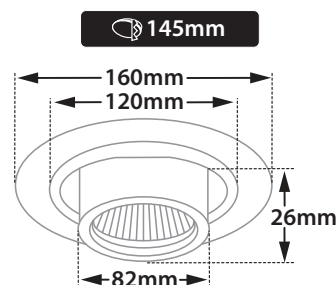

01 02 05 18 30

Βαμμένα με Ηλεκτροστατική Βαφή
Painted with Electrostatic Powder

*Η τεχνολογία των LED είναι σε διαρκή εξέλιξη οπότε πριν παραγγείλετε, παρακαλούμε επιβεβαιώστε ποιο LED είναι διαθέσιμο
LED technology changes constantly forward, so before selecting / ordering the most suitable product for you,
ask for a confirmation that this is the most updated product to our list.

— warm 2700 Kelvin — warm white 3000 Kelvin — neutral white 4000 Kelvin