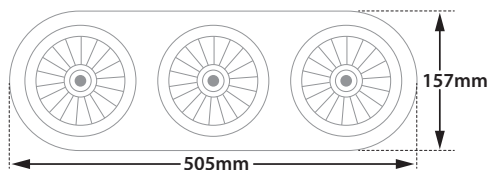

- Recessed ceiling triple led luminaire
- for indoors use
- from die cast aluminum
- painted with electrostatic powder
- movable horizontally $\pm 355^\circ$ and vertically $\pm 90^\circ$
- with tempered glasses transparent as standard
- upon request with mat/opal glass
- with incorporated 3 Cob led sources
- adjusted on a high performance heatsinks
- for best thermal management of the led source
- CRI>80 | 3 SDCM, as standard
- upon request available with CRI>90 & CRI 98+
- upon request available with 2 SDCM
- in 2700-3000-4000 Kelvin
- upon request in 3500-5000-6500 Kelvin
- with high performance aluminum reflectors
- available with $15^\circ-25^\circ-40^\circ-60^\circ$ beam angle
- works with remote led driver, on off as standard
- upon request dimmable phase cut/Dali/1-10volt

INDICATIVE COB LED TABLE* CRI>80

Normal Performance | Luminous Flux

35372	33.0W 3x11.0W	2700-3000-4000 KELVIN	3x(1070-1095-1145) LUMEN	H=90mm	⬆️ ⬆️ ⬆️	⚠️ ⚠️ ⚠️
35373	37.5W 3x12.5W	2700-3000-4000 KELVIN	3x(1215-1245-1300) LUMEN	H=90mm	⬆️ ⬆️ ⬆️	⚠️ ⚠️ ⚠️
35374	42.0W 3x14.0W	2700-3000-4000 KELVIN	3x(1375-1410-1475) LUMEN	H=90mm	⬆️ ⬆️ ⬆️	⚠️ ⚠️ ⚠️
35375	46.5W 3x15.5W	2700-3000-4000 KELVIN	3x(1530-1570-1640) LUMEN	H=90mm	⬆️ ⬆️ ⬆️	⚠️ ⚠️ ⚠️
35376	52.5W 3x17.5W	2700-3000-4000 KELVIN	3x(1685-1730-1800) LUMEN	H=90mm	⬆️ ⬆️ ⬆️	⚠️ ⚠️ ⚠️
35377	64.5W 3x21.5W	2700-3000-4000 KELVIN	3x(1980-2035-2120) LUMEN	H=110mm	⬆️ ⬆️ ⬆️	⚠️ ⚠️ ⚠️

High Performance | Luminous Flux

35378	68.1W 3x22.7W	2700-3000-4000 KELVIN	3x(2230-2285-2385) LUMEN	H=110mm	⬆️ ⬆️ ⬆️	⚠️ ⚠️ ⚠️
35379	67.5W 3x22.5W	2700-3000-4000 KELVIN	3x(2315-2375-2475) LUMEN	H=110mm	⬆️ ⬆️ ⬆️	⚠️ ⚠️ ⚠️

505x157mm

485x140mm

90-110mm

CE IP20

Περιστρεφόμενο
355° οριζοντίως
και $\pm 90^\circ$ καθέτως

Adjustable
355° horizontally
and $\pm 90^\circ$ vertically

ΕΞΩΤΕΡΙΚΕΣ ΔΙΑΣΤΑΣΕΙΣ EXTERNAL DIMENSIONS

ΔΙΑΣΤΑΣΕΙΣ ΟΠΗΣ OPENING DIMENSIONS