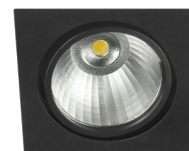

- Recessed spotlight
- for indoors use
- with aluminum frame
- and 1 die cast aluminum spotlight
- movable horizontally ±35° or vertically ±35°
- with incorporated 1 COB Led
- with high performance heatsink
- for best thermal management
- CRI>80 | 3 SDCM | as standard
- upon request, available with CRI>90 & CRI 98+
- in 2700-3000-4000 Kelvin
- upon request in 3500-5000-6500 Kelvin
- with high performance reflector
- available with 15°-25°-40°-60° beam
- works with remote led driver
- on/off, dimmable phase cut/Dali/1-10volt

## INDICATIVE COB LED TABLE\* CRI&gt;80

35217	12.0W	230-240v	2700-3000-4000 KELVIN	1200-1270-1340 LUMEN	⊠ ⊡
35218	17.5W	230-240v	2700-3000-4000 KELVIN	1665-1765-1860 LUMEN	⊠ ⊡
35219	21.0W	230-240v	2700-3000-4000 KELVIN	1960-2080-2190 LUMEN	⊠ ⊡
35220	25.0W	230-240v	2700-3000-4000 KELVIN	2240-2380-2500 LUMEN	⊠ ⊡
35221	28.0W	230-240v	2700-3000-4000 KELVIN	2680-2780-2850 LUMEN	⊠ ⊡
35222	32.0W	230-240v	2700-3000-4000 KELVIN	3025-3150-3265 LUMEN	⊠ ⊡
35223	38.0W	230-240v	2700-3000-4000 KELVIN	3500-3600-3750 LUMEN	⊠ ⊡
35224	42.0W	230-240v	2700-3000-4000 KELVIN	4085-4245-4383 LUMEN	⊠ ⊡
35225	50.0W	230-240v	2700-3000-4000 KELVIN	4785-4975-5142 LUMEN	⊠ ⊡
35226	53.0W	230-240v	2700-3000-4000 KELVIN	4981-5200-5380 LUMEN	⊠ ⊡

157x157mm

140x140mm

125-185mm

Κινητό ±35° οριζοντίως  
ή ±35° καθέτως

Movable ±35° horizontally  
or ±35° vertically

\*Κινητό σε άξονα κάθετο  
στο μήκος του φωτιστικού  
Mobile on an axis vertical  
to the length of the luminaire

## Accessories upon request

Smooth light filter 1

Smooth light filter 2

Honey comb louvre

01 02 18

\*Η τεχνολογία των LED είναι σε διαρκή εξέλιξη οπότε πριν παραγγείλετε, παρακαλούμε επιβεβαιώστε ποιο LED είναι διαθέσιμο  
LED technology changes constantly forward, so before selecting / ordering the most suitable product for you,  
ask for a confirmation that this is the most updated product to our list.