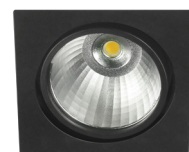

- Recessed spotlight
- for indoors use
- with aluminum frame
- and 1 die cast aluminum spotlight
- movable horizontally ±35° or vertically ±35°
- with incorporated 1 COB Led
- with high performance heatsink
- for best thermal management
- CRI>80 | 3 SDCM | as standard
- upon request, available with CRI>90 & CRI 98+
- in 2700-3000-4000 Kelvin
- upon request in 3500-5000-6500 Kelvin
- with high performance reflector
- available with 15°-25°-40°-60° beam
- works with remote led driver
- on/off, dimmable phase cut/Dali/1-10volt

## INDICATIVE COB LED TABLE\* CRI&gt;80

35217	12.0W	230-240v	2700-3000-4000 KELVIN	1200-1270-1340 LUMEN	⊠ ⊡
35218	17.5W	230-240v	2700-3000-4000 KELVIN	1665-1765-1860 LUMEN	⊠ ⊡
35219	21.0W	230-240v	2700-3000-4000 KELVIN	1960-2080-2190 LUMEN	⊠ ⊡
35220	25.0W	230-240v	2700-3000-4000 KELVIN	2240-2380-2500 LUMEN	⊠ ⊡
35221	28.0W	230-240v	2700-3000-4000 KELVIN	2680-2780-2850 LUMEN	⊠ ⊡
35222	32.0W	230-240v	2700-3000-4000 KELVIN	3025-3150-3265 LUMEN	⊠ ⊡
35223	38.0W	230-240v	2700-3000-4000 KELVIN	3500-3600-3750 LUMEN	⊠ ⊡
35224	42.0W	230-240v	2700-3000-4000 KELVIN	4085-4245-4383 LUMEN	⊠ ⊡
35225	50.0W	230-240v	2700-3000-4000 KELVIN	4785-4975-5142 LUMEN	⊠ ⊡
35226	53.0W	230-240v	2700-3000-4000 KELVIN	4981-5200-5380 LUMEN	⊠ ⊡

157x157mm

140x140mm

125-185mm

Κινητό ±35° οριζοντίως  
ή ±35° καθέτως

Movable ±35° horizontally  
or ±35° vertically

\*Κινητό σε άξονα κάθετο  
στο μήκος του φωτιστικού  
Mobile on an axis vertical  
to the length of the luminaire

## Accessories upon request

Smooth light filter 1

Smooth light filter 2

Honey comb louvre

01 02 18

\*Η τεχνολογία των LED είναι σε διαρκή εξέλιξη οπότε πριν παραγγείλετε, παρακαλούμε επιβεβαιώστε ποιο LED είναι διαθέσιμο  
LED technology changes constantly forward, so before selecting / ordering the most suitable product for you,  
ask for a confirmation that this is the most updated product to our list.