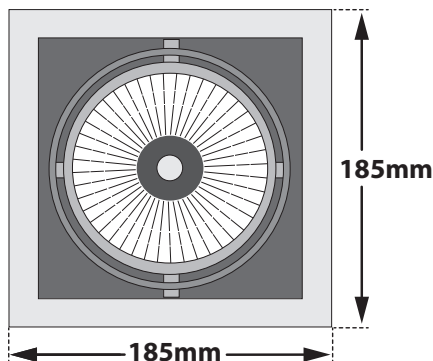

- Recessed spotlight
- for indoors use
- with aluminum frame
- and 1 die cast aluminum spotlight
- movable horizontally  $\pm 35^\circ$  and vertically  $\pm 35^\circ$
- with incorporated 1 COB Led
- with high performance heatsink
- for best thermal management
- CRI>80 | 3 SDCM | as standard
- upon request, available with CRI>90 & CRI 98+
- in 2700-3000-4000 Kelvin
- upon request in 3500-5000-6500 Kelvin
- with high performance reflector
- available with  $15^\circ$ - $25^\circ$ - $40^\circ$ - $60^\circ$  beam
- works with remote led driver
- on/off, dimmable phase cut/Dali/1-10vol

## INDICATIVE COB LED TABLE\* CRI&gt;80

35247	12.0W	230-240v	2700-3000-4000 KELVIN	1200-1270-1340 LUMEN	Ⓜ Ⓝ
35248	17.5W	230-240v	2700-3000-4000 KELVIN	1665-1765-1860 LUMEN	Ⓜ Ⓝ
35249	21.0W	230-240v	2700-3000-4000 KELVIN	1960-2080-2190 LUMEN	Ⓜ Ⓝ
35250	25.0W	230-240v	2700-3000-4000 KELVIN	2240-2380-2500 LUMEN	Ⓜ Ⓝ
35251	28.0W	230-240v	2700-3000-4000 KELVIN	2680-2780-2850 LUMEN	Ⓜ Ⓝ
35252	32.0W	230-240v	2700-3000-4000 KELVIN	3025-3150-3265 LUMEN	Ⓜ Ⓝ

185x185mm

166x166mm

120-205mm

CE IP20

Κινητό  $\pm 35^\circ$  οριζοντίως και  $\pm 35^\circ$  καθέτωςMovable  $\pm 35^\circ$  horizontally and  $\pm 35^\circ$  vertically