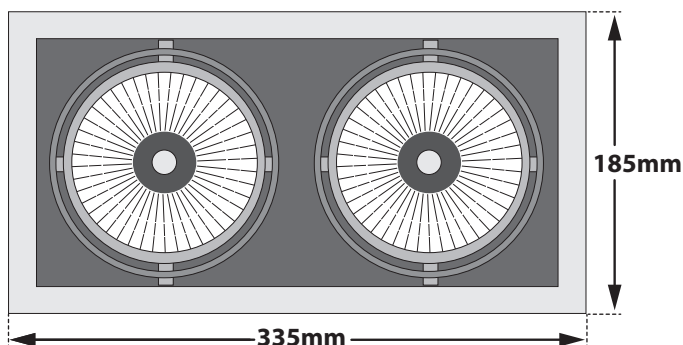

- Recessed double spotlight
- for indoors use
- with aluminum frame
- and 2 die cast aluminum spotlights
- movable horizontally ±35° and vertically ±35°
- with incorporated 2 COB Leds
- with high performance heatsinks
- for best thermal management
- CRI>80 | 3 SDCM | as standard
- upon request, available with CRI>90 & CRI 98+
- in 2700-3000-4000 Kelvin
- upon request in 3500-5000-6500 Kelvin
- with high performance reflectors
- available with 15°-25°-40°-60° beam
- works with remote led driver
- on/off, dimmable phase cut/Dali/1-10vol

### INDICATIVE COB LED TABLE\* CRI>80

35253	24W	2x12.0W	230-240v	2700-3000-4000 KELVIN	2x(1200-1270-1340) LUMEN	◊ ◊ ◊	△
35254	35W	2x17.5W	230-240v	2700-3000-4000 KELVIN	2x(1665-1765-1860) LUMEN	◊ ◊ ◊	△
35255	42W	2x21.0W	230-240v	2700-3000-4000 KELVIN	2x(1960-2080-2190) LUMEN	◊ ◊ ◊	△
35256	50W	2x25.0W	230-240v	2700-3000-4000 KELVIN	2x(2240-2380-2500) LUMEN	◊ ◊ ◊	△
35257	56W	2x28.0W	230-240v	2700-3000-4000 KELVIN	2x(2680-2780-2850) LUMEN	◊ ◊ ◊	△
35258	64W	2x32.0W	230-240v	2700-3000-4000 KELVIN	2x(3025-3150-3265) LUMEN	◊ ◊ ◊	△

335x185mm

315x166mm

120-205mm

CE IP20

Κινητό ±35° οριζοντίως και ±35° καθέτως

Movable ±35° horizontally and ±35° vertically