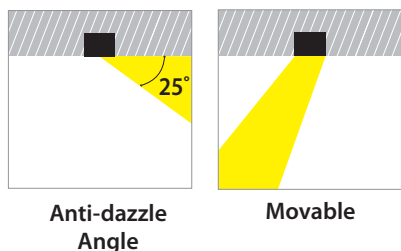

- Recessed ceiling led spotlight
- for indoors use
- from die cast aluminum
- movable horizontally ±25° or vertically ±25°
- with tempered glass transparent
- with incorporated 1 Cob Led source
- positioned deep inside the luminaire
- for reduce of glare
- suitable for darklight effect
- adjusted on a high performance heatsink
- for best thermal management of led source
- CRI>80 | 3 SDCM as standard
- upon request available with CRI>90 & CRI 98+
- upon request available with 2 SDCM
- in 2700-3000-4000 Kelvin
- upon request in 3500-5000-6500 Kelvin
- with high performance reflector
- available with 15°-25°-40°-60° beam angle
- works with remote led driver
- on/off, dimmable phase cut / Dali / 1-10volt

INDICATIVE COB LED TABLE* CRI>80

28480		7.5W 2700-3000-4000 KELVIN 645-675-705 LUMEN	
28481		9.0W 2700-3000-4000 KELVIN 780-820-860 LUMEN	
28482		11.0W 2700-3000-4000 KELVIN 925-965-1000 LUMEN	
28483		12.75W 2700-3000-4000 KELVIN 1050-1100-1150 LUMEN	
28484		10.5W 2700-3000-4000 KELVIN 1050-1080-1125 LUMEN	
28485		12.0W 2700-3000-4000 KELVIN 1200-1250-1300 LUMEN	

100x100mm 90x90mm 120-130mm FRONT

Το παραπάνω φωτιστικό προσφέρεται κατόπιν παραγγελίας με μπροστινή προστασία **IP44**

The above luminaire is available upon request with **IP44** front protection

Κινητό
±25° οριζοντιώς ή ±25° καθέτως