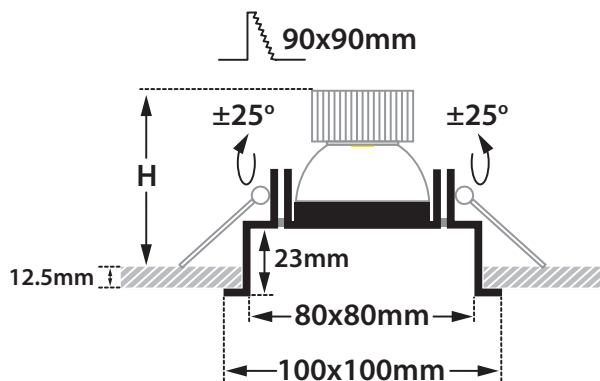

- Recessed ceiling led spotlight
- for indoors use
- from die cast aluminum
- movable horizontally ±25° or vertically ±25°
- with tempered glass transparent
- with incorporated 1 Cob Led source
- positioned deep inside the luminaire
- for reduce of glare
- suitable for darklight effect
- adjusted on a high performance heatsink
- for best thermal management of led source
- CRI>80 | 3 SDCM as standard
- upon request available with CRI>90 & CRI 98+
- upon request available with 2 SDCM
- in 2700-3000-4000 Kelvin
- upon request in 3500-5000-6500 Kelvin
- with high performance reflector
- available with 15°-25°-40°-60° beam angle
- works with remote led driver
- on/off, dimmable phase cut / Dali / 1-10volt

INDICATIVE COB LED TABLE* CRI>80

28480		7.5W 2700-3000-4000 KELVIN 645-675-705 LUMEN	
28481		9.0W 2700-3000-4000 KELVIN 780-820-860 LUMEN	
28482		11.0W 2700-3000-4000 KELVIN 925-965-1000 LUMEN	
28483		12.75W 2700-3000-4000 KELVIN 1050-1100-1150 LUMEN	
28484		10.5W 2700-3000-4000 KELVIN 1050-1080-1125 LUMEN	
28485		12.0W 2700-3000-4000 KELVIN 1200-1250-1300 LUMEN	

100x100mm 90x90mm 120-130mm FRONT

Το παραπάνω φωτιστικό προσφέρεται κατόπιν παραγγελίας με μπροστινή προστασία **IP44**

The above luminaire is available upon request with **IP44** front protection

Κινητό
±25° οριζοντιώς ή ±25° καθέτως

Movable
±25° horizontally or ±25° vertically