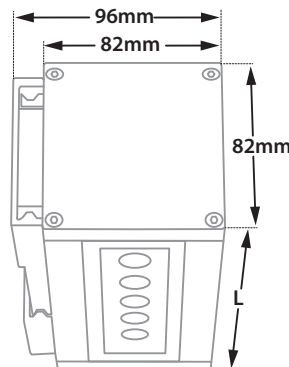

#### Length 228mm

26974  5.0W | 220-240V | 3000-4000 KELVIN | 400 - 450 LUMEN

37099  7.5W | 220-240V | 3000-4000 KELVIN | 600 - 675 LUMEN

#### Length 378mm

26975  10.0W | 220-240V | 3000-4000 KELVIN | 800 - 900 LUMEN

37100  15.0W | 220-240V | 3000-4000 KELVIN | 1200-1350 LUMEN

 82x82mm       228-378mm       

 \*due to wide variety of available and suitable lenses for above luminaire, the included angle beams are indicative and can be considered as the most used. Upon request the beam angle of the lenses can be adjusted accordingly to your needs.