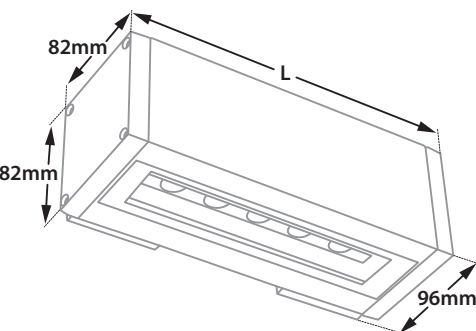

#### Length 228mm

26974  5.0W | 220-240V | 3000-4000 KELVIN | 400 - 450 LUMEN

37099  7.5W | 220-240V | 3000-4000 KELVIN | 600 - 675 LUMEN

#### Length 378mm

26975  10.0W | 220-240V | 3000-4000 KELVIN | 800 - 900 LUMEN

37100  15.0W | 220-240V | 3000-4000 KELVIN | 1200-1350 LUMEN

 82x82mm       228-378mm       

 \*due to wide variety of available and suitable lenses for above luminaire, the included angle beams are indicative and can be considered as the most used. Upon request the beam angle of the lenses can be adjusted accordingly to your needs.