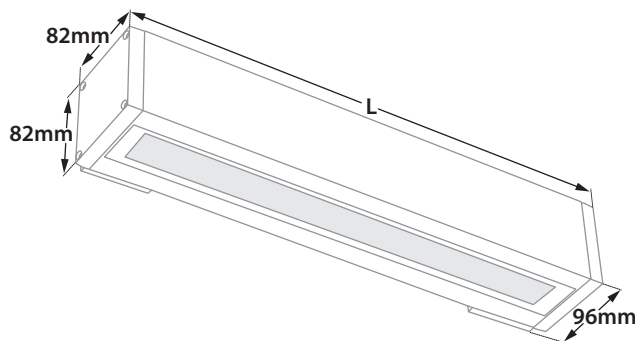

01 02 05 18 30

Βαμμένα με Πολυεστερική Ηλεκτροστατική Βαφή
Painted with Polyester Electrostatic Powder

*Η τεχνολογία των LED είναι σε διαρκή εξέλιξη οπότε πριν παραγγείλετε, παρακαλούμε επιβεβαιώστε ποιο LED είναι διαθέσιμο
LED technology changes constantly forward, so before selecting / ordering the most suitable product for you,
ask for a confirmation that this is the most updated product to our list.

warm 2700 Kelvin warm white 3000 Kelvin neutral white 4000 Kelvin