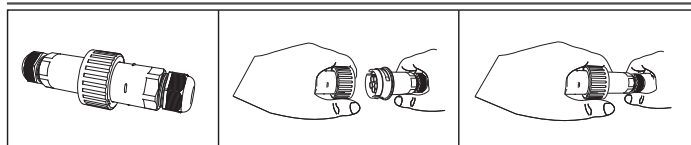

With pre-connected IP68 male and female fis for fast connection

WARNING: In all ground buried lighting fittings installation, at least 20cm depth drain hole filled by gravel must be made to prevent flooding, or for same reason use draining water pipes. Use H07RN cables only as other types of cables may not be conformed to assure the IP67 or IP 68 rating.

Standard color **18**

Available colors upon request

01 **02** **30**

*Η τεχνολογία των LED είναι σε διαρκή εξέλιξη οπότε πριν παραγγείλετε, παρακαλούμε επιβεβαιώστε ποιο LED είναι διαθέσιμο LED technology changes constantly forward, so before selecting / ordering the most suitable product for you, ask for a confirmation that this is the most updated product to our list.

warm 2700 Kelvin **warm white 3000 Kelvin** **neutral white 4000 Kelvin**