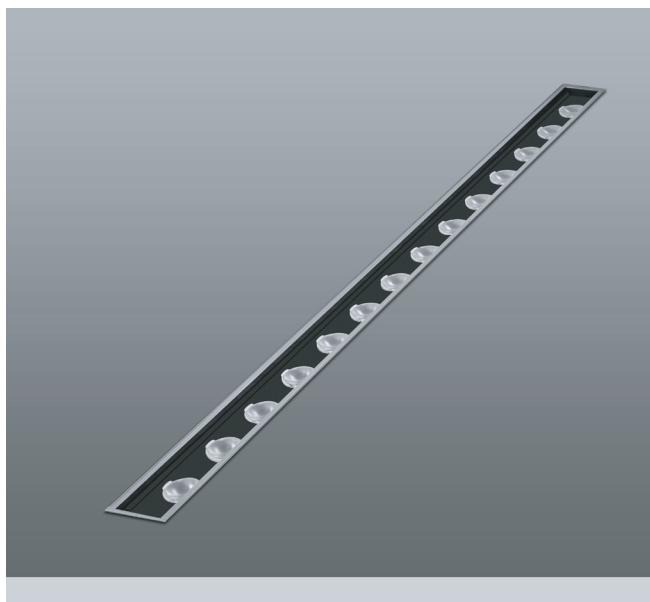

Frameless Ground Led 2 CC

- Linear inground recessed waterproof led luminaire
- frameless/trimless (without external trim)
- suitable for outdoors use
- body made from extruded aluminum polyester powder coated
- ground base made from extruded aluminum polyester powder coated
- with die cast aluminum end caps polyester powder coated
- with heavy duty front frosted/opal polycarbonate diffuser/cover with 4.5mm thickness
- upon request available with tempered opal/mat glass
- with rubber gaskets and stainless-steel screws
- with one or two cable glands IP68
- with pre-connected male and female IP68 fis fast connection
- with incorporated high-power led smd
- adjusted on a high performance linear heatsink for best thermal management of led source
- CRI>80 | 3 SDCM as standard
- upon request available with CRI>90
- in 3000-4000 KELVIN
- also available upon request in 2700-3500-5000-6500 Kelvin
- with symmetric lenses 10°-15°-25°-35°-45°-60°*
- or elliptical beam lenses 15°x35°, 20x40°*
- or wall washing lenses
- input forward current 350ma
- works with external/remote constant current led driver
- standard lenght of luminaire 1000mm
- available also in 500mm-1500mm-2000mm length
- upon request available in different lenghts

Suitable for continuous lighting

With pre-connected IP68 male and female fis for fast connection

WARNING: In all ground buried lighting fittings installation, at least 20cm depth drain hole filled by gravel must be made to prevent flooding, or for same reason use draining water pipes. Use H07RN cables only as other types of cables may not be conformed to assure the IP67 or IP 68 rating.