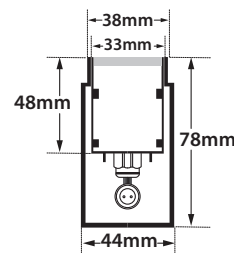

With pre-connected IP68 male and female fis for fast connection

WARNING: In all ground buried lighting fittings installation, at least 20cm depth drain hole filled by gravel must be made to prevent flooding, or for same reason use draining water pipes. Use H07RN cables only as other types of cables may not be conformed to assure the IP67 or IP 68 rating.

Standard color **18**

Available colors upon request

01 **02** **30**

*Η τεχνολογία των LED είναι σε διαρκή εξέλιξη οπότε πριν παραγγείλετε, παρακαλούμε επιβεβαιώστε ποιο LED είναι διαθέσιμο LED technology changes constantly forward, so before selecting / ordering the most suitable product for you, ask for a confirmation that this is the most updated product to our list.

warm 2700 Kelvin **warm white 3000 Kelvin** **neutral white 4000 Kelvin**