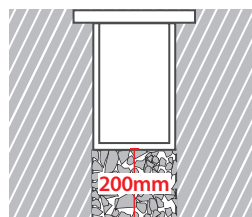

With pre-connected IP68 male and female fis for fast connection

WARNING: In all ground buried lighting fittings installation, at least 20cm depth drain hole filled by gravel must be made to prevent flooding, or for same reason use draining water pipes. Use H07RN cables only as other types of cables may not be conformed to assure the IP67 or IP 68 rating.

Standard color **18**

Available colors upon request

01 **02** **30**

*Η τεχνολογία των LED είναι σε διαρκή εξέλιξη οπότε πριν παραγγείλετε, παρακαλούμε επιβεβαιώστε ποιο LED είναι διαθέσιμο LED technology changes constantly forward, so before selecting / ordering the most suitable product for you, ask for a confirmation that this is the most updated product to our list.

warm 2700 Kelvin **warm white 3000 Kelvin** **neutral white 4000 Kelvin**