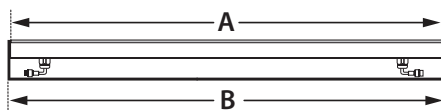

Frameless Ground Led 2 CC

- Linear inground recessed waterproof led luminaire
- frameless/trimless (without external trim)
- suitable for outdoors use
- body made from extruded aluminum polyester powder coated
- ground base made from extruded aluminum polyester powder coated
- with die cast aluminum end caps polyester powder coated
- with heavy duty front frosted/opal polycarbonate diffuser/cover with 4.5mm thickness
- upon request available with tempered opal/mat glass
- with rubber gaskets and stainless-steel screws
- with one or two cable glands IP68
- with pre-connected male and female IP68 fis fast connection
- with incorporated high-power led smd
- adjusted on a high performance linear heatsink for best thermal management of led source
- CRI>80 | 3 SDCM as standard
- upon request available with CRI>90
- in 3000-4000 KELVIN
- also available upon request in 2700-3500-5000-6500 Kelvin
- with symmetric lenses 10°-15°-25°-35°-45°-60°*
- or elliptical beam lenses 15°x35°, 20x40°*
- or wall washing lenses
- input forward current 350ma
- works with external/remote constant current led driver
- standard lenght of luminaire 1000mm
- available also in 500mm-1500mm-2000mm length
- upon request available in different lenghts

CRI>80 | Led source power & Average Luminaire Flux

Indicative Flux list | Final lumen output depends from the selection of the angle beam

24241		7.0W	7x1.0W	350mA	3000-4000 KELVIN	655-690 LUMEN	DIM (1)	
24242		14.0W	14x1.0W	350mA	3000-4000 KELVIN	1305-1375 LUMEN	DIM (2)	
24243		21.0W	21x1.0W	350mA	3000-4000 KELVIN	1955-2060 LUMEN	DIM (3)	
24244		28.0W	28x1.0W	350mA	3000-4000 KELVIN	2605-2745 LUMEN	DIM (4)	
30296		35.0W	35x1.0W	350mA	3000-4000 KELVIN	3255-3430 LUMEN	DIM (5)	

DIM	CODE	A	B	ΔΙΑΣΤΑΣΕΙΣ ΟΠΗΣ OPENING DIMENSIONS		
				LENGTH	WIDTH	DEPTH
1	24241	305	313	326	50	85
2	24242	585	593	606	50	85
3	24243	865	873	886	50	85
4	24244	1145	1153	1166	50	85
5	30296	1425	1433	1446	50	85