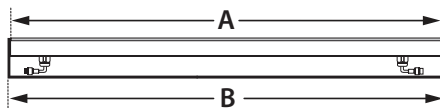

Frameless Ground Led 2 CV

- Linear inground recessed waterproof led luminaire
- frameless/trimless (without external trim)
- suitable for outdoors use
- body made from extruded aluminum polyester powder coated
- ground base made from extruded aluminum polyester powder coated
- with die cast aluminum end caps polyester powder coated
- with heavy duty front frosted/opal polycarbonate diffuser/cover with 4.5mm thickness
- upon request available with tempered opal/mat glass
- with rubber gaskets and stainless-steel screws
- with one or two cable glands IP68
- with pre-connected male and female IP68 fis fast connection
- with incorporated high-power led smd
- adjusted on a high performance linear heatsink for best thermal management of led source
- CRI>80 | 3 SDCM as standard
- upon request available with CRI>90
- in 3000-4000 KELVIN
- also available upon request in 2700-3500-5000-6500 Kelvin
- with symmetric lenses 10°-15°-25°-35°-45°-60°*
- or elliptical beam lenses 15°x35°, 20x40°*
- or wall washing lenses
- input forward voltage 24v DC
- works with external/remote constant voltage led driver
- standard lenght of luminaire 1000mm
- available also in 500mm-1500mm-2000mm length
- upon request available in different lenghts

CRI>80 | Led source power & Average Luminaire Flux

Indicative Flux list | Final lumen output depends from the selection of the angle beam

30291		7.0W	7x1.0W	24v DC	3000-4000 KELVIN	655-690 LUMEN	DIM (1)	
30292		14.0W	14x1.0W	24v DC	3000-4000 KELVIN	1305-1375 LUMEN	DIM (2)	
30293		21.0W	21x1.0W	24v DC	3000-4000 KELVIN	1955-2060 LUMEN	DIM (3)	
30294		28.0W	28x1.0W	24v DC	3000-4000 KELVIN	2605-2745 LUMEN	DIM (4)	
30295		35.0W	35x1.0W	24v DC	3000-4000 KELVIN	3255-3430 LUMEN	DIM (5)	

DIM	CODE	A	B	ΔΙΑΣΤΑΣΕΙΣ ΟΠΗΣ OPENING DIMENSIONS		
				LENGTH	WIDTH	DEPTH
1	30291	305	313	326	50	85
2	30292	585	593	606	50	85
3	30293	865	873	886	50	85
4	30294	1145	1153	1166	50	85
5	30295	1425	1433	1446	50	85