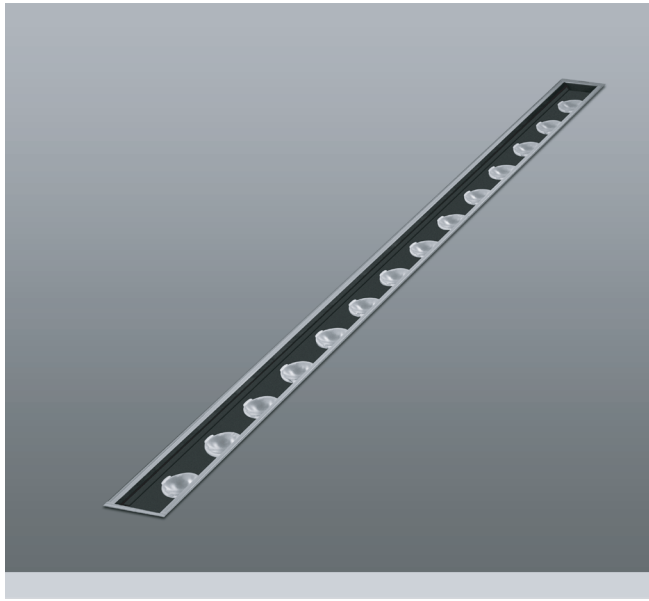

Frameless Ground Led 2 CV

- Linear inground recessed waterproof led luminaire
- frameless/trimless (without external trim)
- suitable for outdoors use
- body made from extruded aluminum polyester powder coated
- ground base made from extruded aluminum polyester powder coated
- with die cast aluminum end caps polyester powder coated
- with heavy duty front frosted/opal polycarbonate diffuser/cover with 4.5mm thickness
- upon request available with tempered opal/mat glass
- with rubber gaskets and stainless-steel screws
- with one or two cable glands IP68
- with pre-connected male and female IP68 fis fast connection
- with incorporated high-power led smd
- adjusted on a high performance linear heatsink for best thermal management of led source
- CRI>80 | 3 SDCM as standard
- upon request available with CRI>90
- in 3000-4000 KELVIN
- also available upon request in 2700-3500-5000-6500 Kelvin
- with symmetric lenses 10°-15°-25°-35°-45°-60°*
- or elliptical beam lenses 15°x35°, 20x40°*
- or wall washing lenses
- input forward voltage 24v DC
- works with external/remote constant voltage led driver
- standard lenght of luminaire 1000mm
- available also in 500mm-1500mm-2000mm length
- upon request available in different lenghts

CRI>80 | Led source power & Average Luminaire Flux

Indicative Flux list | Final lumen output depends from the selection of the angle beam

30291		7.0W	7x1.0W	24v DC	3000-4000 KELVIN	655-690 LUMEN	DIM (1)	
30292		14.0W	14x1.0W	24v DC	3000-4000 KELVIN	1305-1375 LUMEN	DIM (2)	
30293		21.0W	21x1.0W	24v DC	3000-4000 KELVIN	1955-2060 LUMEN	DIM (3)	
30294		28.0W	28x1.0W	24v DC	3000-4000 KELVIN	2605-2745 LUMEN	DIM (4)	
30295		35.0W	35x1.0W	24v DC	3000-4000 KELVIN	3255-3430 LUMEN	DIM (5)	