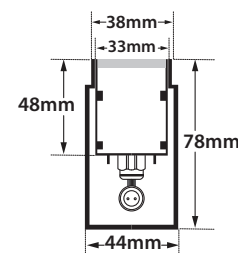

CRI>80 | Led source power & Average Luminaire Flux

Indicative Flux list | Final lumen output depends from the selection of the angle beam

30291		7.0W	7x1.0W	24v DC	3000-4000 KELVIN	655-690 LUMEN	DIM (1)	
30292		14.0W	14x1.0W	24v DC	3000-4000 KELVIN	1305-1375 LUMEN	DIM (2)	
30293		21.0W	21x1.0W	24v DC	3000-4000 KELVIN	1955-2060 LUMEN	DIM (3)	
30294		28.0W	28x1.0W	24v DC	3000-4000 KELVIN	2605-2745 LUMEN	DIM (4)	
30295		35.0W	35x1.0W	24v DC	3000-4000 KELVIN	3255-3430 LUMEN	DIM (5)	

DIM	CODE	A	B	ΔΙΑΣΤΑΣΕΙΣ ΟΠΗΣ OPENING DIMENSIONS		
				LENGTH	WIDTH	DEPTH
1	30291	305	313	326	50	85
2	30292	585	593	606	50	85
3	30293	865	873	886	50	85
4	30294	1145	1153	1166	50	85
5	30295	1425	1433	1446	50	85

Suitable for continuous lighting

With pre-connected IP68 male and female fis for fast connection

WARNING: In all ground buried lighting fittings installation, at least 20cm depth drain hole filled by gravel must be made to prevent flooding, or for same reason use draining water pipes. Use H07RN cables only as other types of cables may not be conformed to assure the IP67 or IP 68 rating.