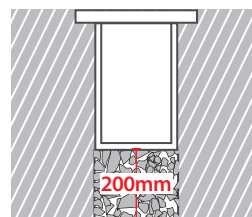

Frameless Ground Led 2 CV

- Linear inground recessed waterproof led luminaire
- frameless/trimless (without external trim)
- suitable for outdoors use
- body made from extruded aluminum polyester powder coated
- ground base made from extruded aluminum polyester powder coated
- with die cast aluminum end caps polyester powder coated
- with heavy duty front frosted/opal polycarbonate diffuser/cover with 4.5mm thickness
- upon request available with tempered opal/mat glass
- with rubber gaskets and stainless-steel screws
- with one or two cable glands IP68
- with pre-connected male and female IP68 fis fast connection
- with incorporated high-power led smd
- adjusted on a high performance linear heatsink for best thermal management of led source
- CRI>80 | 3 SDCM as standard
- upon request available with CRI>90
- in 3000-4000 KELVIN
- also available upon request in 2700-3500-5000-6500 Kelvin
- with symmetric lenses 10°-15°-25°-35°-45°-60°*
- or elliptical beam lenses 15°x35°, 20x40°*
- or wall washing lenses
- input forward voltage 24v DC
- works with external/remote constant voltage led driver
- standard lenght of luminaire 1000mm
- available also in 500mm-1500mm-2000mm length
- upon request available in different lenghts

DIM	CODE	A	B	ΔΙΑΣΤΑΣΕΙΣ ΟΠΗΣ OPENING DIMENSIONS		
				LENGTH	WIDTH	DEPTH
1	30291	305	313	326	50	85
2	30292	585	593	606	50	85
3	30293	865	873	886	50	85
4	30294	1145	1153	1166	50	85
5	30295	1425	1433	1446	50	85

Suitable for continuous lighting

With pre-connected IP68 male and female fis for fast connection

WARNING: In all ground buried lighting fittings installation, at least 20cm depth drain hole filled by gravel must be made to prevent flooding, or for same reason use draining water pipes. Use H07RN cables only as other types of cables may not be conformed to assure the IP67 or IP 68 rating.