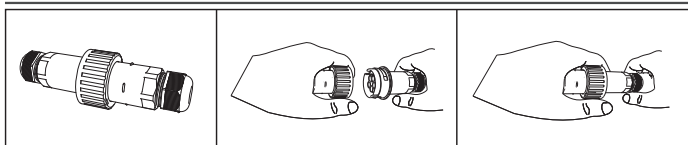

With pre-connected IP68 male and female fis for fast connection

WARNING: In all ground buried lighting fittings installation, at least 20cm depth drain hole filled by gravel must be made to prevent flooding, or for same reason use draining water pipes. Use H07RN cables only as other types of cables may not be conformed to assure the IP67 or IP 68 rating.