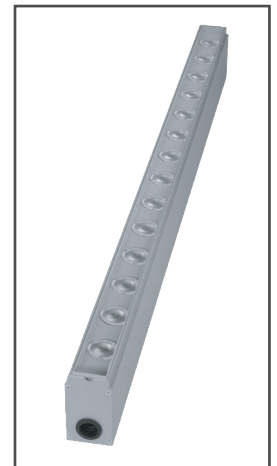

Frameless Ground Led 2 CV

- Linear inground recessed waterproof led luminaire
- frameless/trimless (without external trim)
- suitable for outdoors use
- body made from extruded aluminum polyester powder coated
- ground base made from extruded aluminum polyester powder coated
- with die cast aluminum end caps polyester powder coated
- with heavy duty front frosted/opal polycarbonate diffuser/cover with 4.5mm thickness
- upon request available with tempered opal/mat glass
- with rubber gaskets and stainless-steel screws
- with one or two cable glands IP68
- with pre-connected male and female IP68 fis fast connection
- with incorporated high-power led smd
- adjusted on a high performance linear heatsink for best thermal management of led source
- CRI>80 | 3 SDCM as standard
- upon request available with CRI>90
- in 3000-4000 KELVIN
- also available upon request in 2700-3500-5000-6500 Kelvin
- with symmetric lenses 10°-15°-25°-35°-45°-60°*
- or elliptical beam lenses 15°x35°, 20x40°*
- or wall washing lenses
- input forward voltage 24v DC
- works with external/remote constant voltage led driver
- standard lenght of luminaire 1000mm
- available also in 500mm-1500mm-2000mm length
- upon request available in different lenghts

DIM	CODE	A	B	ΔΙΑΣΤΑΣΕΙΣ ΟΠΗΣ OPENING DIMENSIONS		
				LENGTH	WIDTH	DEPTH
1	30291	305	313	326	50	85
2	30292	585	593	606	50	85
3	30293	865	873	886	50	85
4	30294	1145	1153	1166	50	85
5	30295	1425	1433	1446	50	85

Suitable for continuous lighting

With pre-connected IP68 male and female fis for fast connection

WARNING: In all ground buried lighting fittings installation, at least 20cm depth drain hole filled by gravel must be made to prevent flooding, or for same reason use draining water pipes. Use H07RN cables only as other types of cables may not be conformed to assure the IP67 or IP 68 rating.