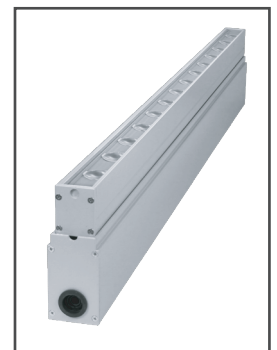

Frameless Ground Led 2 CV

- Linear inground recessed waterproof led luminaire
- frameless/trimless (without external trim)
- suitable for outdoors use
- body made from extruded aluminum polyester powder coated
- ground base made from extruded aluminum polyester powder coated
- with die cast aluminum end caps polyester powder coated
- with heavy duty front frosted/opal polycarbonate diffuser/cover with 4.5mm thickness
- upon request available with tempered opal/mat glass
- with rubber gaskets and stainless-steel screws
- with one or two cable glands IP68
- with pre-connected male and female IP68 fis fast connection
- with incorporated high-power led smd
- adjusted on a high performance linear heatsink for best thermal management of led source
- CRI>80 | 3 SDCM as standard
- upon request available with CRI>90
- in 3000-4000 KELVIN
- also available upon request in 2700-3500-5000-6500 Kelvin
- with symmetric lenses 10°-15°-25°-35°-45°-60°*
- or elliptical beam lenses 15°x35°, 20x40°*
- or wall washing lenses
- input forward voltage 24v DC
- works with external/remote constant voltage led driver
- standard lenght of luminaire 1000mm
- available also in 500mm-1500mm-2000mm length
- upon request available in different lenghts

Suitable for continuous lighting

With pre-connected IP68 male and female fis for fast connection

WARNING: In all ground buried lighting fittings installation, at least 20cm depth drain hole filled by gravel must be made to prevent flooding, or for same reason use draining water pipes. Use H07RN cables only as other types of cables may not be conformed to assure the IP67 or IP 68 rating.