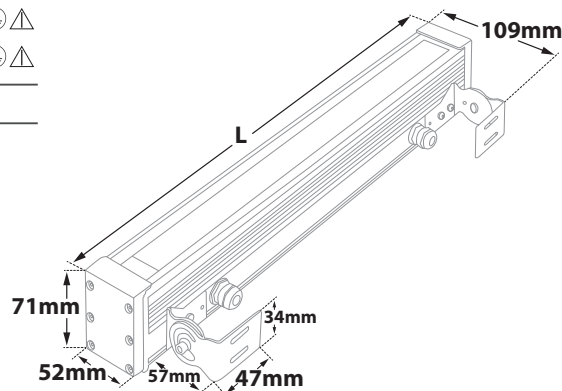

Technoline 10 Compact High

- Linear waterproof led luminaire
- wall fixed mounted
- suitable for exteriors use
- from extruded aluminum polyester powder coated
- suitable for resistance in external spaces
- with protective front tempered glass transparent
- with incorporated High Power Led Smd technology
- adjusted inside a special black anti-glare optical screen
- with internal reflectors
- with symmetric angle beam of 17°-34°-48°
- CRI>80 | 3 SDCM |as standard
- upon request available with CRI>90
- adjusted on a linear cooling system for best thermal management
- in 3000K-4000K color temperature
- upon request also available in 2700K-3500K-5000K and 6500K
- works with built in led driver, on/off as standard
- upon request available with dimmable led driver
- phase cut/Dali/1-10volt
- with 1 or 2 cable glands PG9 IP68 or PG11 IP68
- for input and output of power supply cables
- with brackets at the two sides for capability of movement
- with silicon gaskets and inox screws
- upon request is offered with pre-fitted cable in neoprene
- with male and female fis fast connection with IP68 protection
- suitable for exterior lighting of building facades, windows

CRI>80 | Led source power & Average Luminaire Flux

Indicative Flux list | Final lumen output depends from the selection of the angle beam

Beam Angle 17°

23574	15.0W	10 LEDS	220-240v	3000-4000 KELVIN	1200-1275 LUMEN	LENGTH=291mm	⬇ ⬆ ⚠
23575	22.5W	15 LEDS	220-240v	3000-4000 KELVIN	1800-1912 LUMEN	LENGTH=424mm	⬇ ⬆ ⚠
23576	30.0W	20 LEDS	220-240v	3000-4000 KELVIN	2400-2550 LUMEN	LENGTH=557mm	⬇ ⬆ ⚠
23577	45.0W	30 LEDS	220-240v	3000-4000 KELVIN	3600-3825 LUMEN	LENGTH=824mm	⬇ ⬆ ⚠
23578	60.0W	40 LEDS	220-240v	3000-4000 KELVIN	4800-5100 LUMEN	LENGTH=1089mm	⬇ ⬆ ⚠

Beam Angle 34°