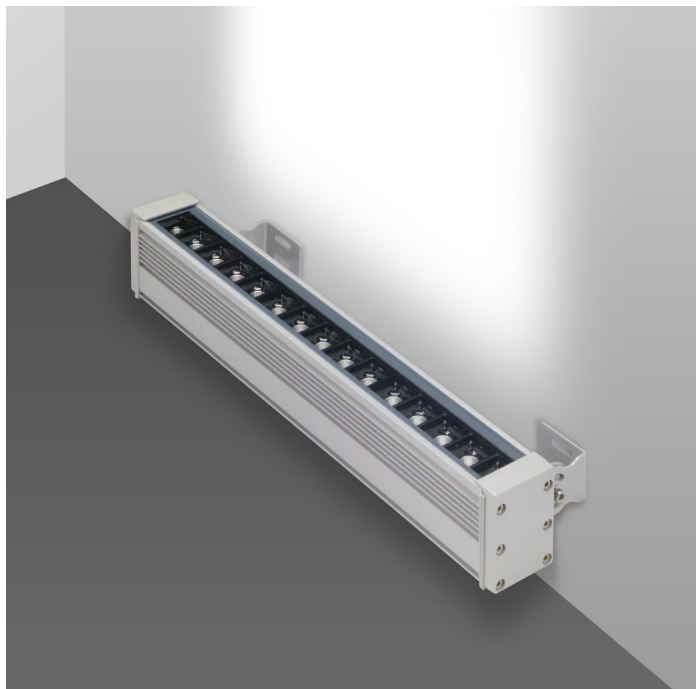

Technoline 10 Compact High

- Linear waterproof led luminaire
- wall fixed mounted
- suitable for exteriors use
- from extruded aluminum polyester powder coated
- suitable for resistance in external spaces
- with protective front tempered glass transparent
- with incorporated High Power Led Smd technology
- adjusted inside a special black anti-glare optical screen
- with internal reflectors
- with symmetric angle beam of 17°-34°-48°
- CRI>80 | 3 SDCM |as standard
- upon request available with CRI>90
- adjusted on a linear cooling system for best thermal management
- in 3000K-4000K color temperature
- upon request also available in 2700K-3500K-5000K and 6500K
- works with built in led driver, on/off as standard
- upon request available with dimmable led driver
- phase cut/Dali/1-10volt
- with 1 or 2 cable glands PG9 IP68 or PG11 IP68
- for input and output of power supply cables
- with brackets at the two sides for capability of movement
- with silicon gaskets and inox screws
- upon request is offered with pre-fitted cable in neoprene
- with male and female fis fast connection with IP68 protection
- suitable for exterior lighting of building facades, windows

GLASS (5mm)

CE IP65

Upon request luminaire is available with pre-connected IP68 male and female fis for fast connection

Standard color 18

Available colors upon request 01 02

LED technology changes constantly forward, so before selecting / ordering the most suitable product for you, ask for a confirmation that this is the most updated product to our list.