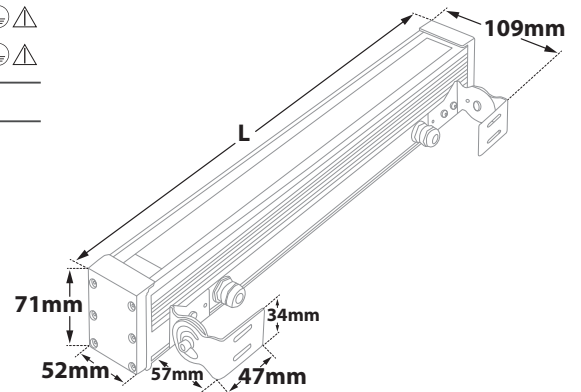

Technoline 10 Compact Standard

- Linear waterproof led luminaire
- wall fixed mounted
- suitable for exteriors use
- from extruded aluminum polyester powder coated
- suitable for resistance in external spaces
- with protective front tempered glass transparent
- with incorporated High Power Led Smd technology
- adjusted inside a special black anti-glare optical screen
- with internal reflectors
- with symmetric angle beam of 17°-34°-48°
- CRI>80 | 3 SDCM |as standard
- upon request available with CRI>90
- adjusted on a linear cooling system for best thermal management
- in 3000K-4000K color temperature
- upon request also available in 2700K-3500K-5000K and 6500K
- works with built in led driver, on/off as standard
- upon request available with dimmable led driver
- phase cut/Dali/1-10volt
- with 1 or 2 cable glands PG9 IP68 or PG11 IP68
- for input and output of power supply cables
- with brackets at the two sides for capability of movement
- with silicon gaskets and inox screws
- upon request is offered with pre-fitted cable in neoprene
- with male and female fis fast connection with IP68 protection
- suitable for exterior lighting of building facades, windows

CRI>80 | Led source power & Average Luminaire Flux

Indicative Flux list | Final lumen output depends from the selection of the angle beam

Beam Angle 17°

23559	10.0W	10 LEDS	220-240v	3000-4000 KELVIN	800-850 LUMEN	LENGTH=291mm	⚡ ⚙ ⚠
23560	15.0W	15 LEDS	220-240v	3000-4000 KELVIN	1200-1275 LUMEN	LENGTH=424mm	⚡ ⚙ ⚠
23561	20.0W	20 LEDS	220-240v	3000-4000 KELVIN	1600-1700 LUMEN	LENGTH=557mm	⚡ ⚙ ⚠
23562	30.0W	30 LEDS	220-240v	3000-4000 KELVIN	2400-2550 LUMEN	LENGTH=824mm	⚡ ⚙ ⚠
23563	40.0W	40 LEDS	220-240v	3000-4000 KELVIN	3200-3400 LUMEN	LENGTH=1089mm	⚡ ⚙ ⚠

Beam Angle 34°