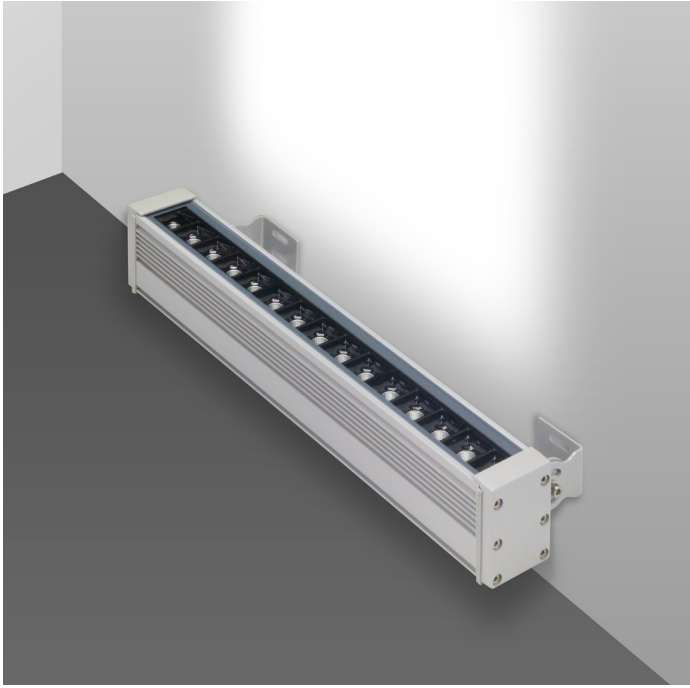

Technoline 10 Compact Standard

- Linear waterproof led luminaire
- wall fixed mounted
- suitable for exteriors use
- from extruded aluminum polyester powder coated
- suitable for resistance in external spaces
- with protective front tempered glass transparent
- with incorporated High Power Led Smd technology
- adjusted inside a special black anti-glare optical screen
- with internal reflectors
- with symmetric angle beam of 17°-34°-48°
- CRI>80 | 3 SDCM |as standard
- upon request available with CRI>90
- adjusted on a linear cooling system for best thermal management
- in 3000K-4000K color temperature
- upon request also available in 2700K-3500K-5000K and 6500K
- works with built in led driver, on/off as standard
- upon request available with dimmable led driver
- phase cut/Dali/1-10volt
- with 1 or 2 cable glands PG9 IP68 or PG11 IP68
- for input and output of power supply cables
- with brackets at the two sides for capability of movement
- with silicon gaskets and inox screws
- upon request is offered with pre-fitted cable in neoprene
- with male and female fis fast connection with IP68 protection
- suitable for exterior lighting of building facades, windows

GLASS (5mm)

CE IP65

Upon request luminaire is available with pre-connected IP68 male and female fis for fast connection

Standard color 18

Available colors upon request 01 02

LED technology changes constantly forward, so before selecting / ordering the most suitable product for you, ask for a confirmation that this is the most updated product to our list.