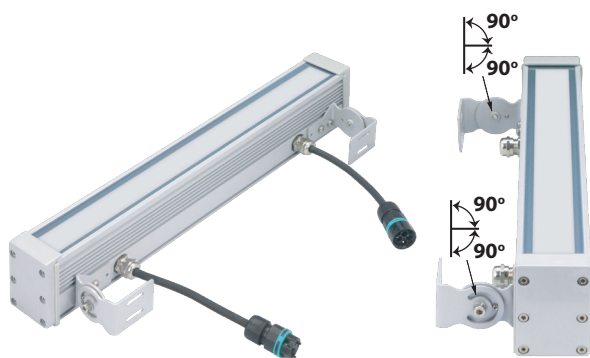

Technoline 11

- Linear wall fixed led luminaire
- waterproof, suitable for exteriors use
- suitable for diffuse lighting effect
- with brackets at the two sides
- for capability of movement $\pm 90^\circ$
- from extruded aluminum
- polyester powder coated
- suitable for resistance under harsh environment conditions
- with protective tempered opal glass 5 mm thick
- **90° beam angle**
- with silicon gaskets and inox screws
- with incorporated linear smd led modules
- adjusted on a high performance linear heatsink
- for best thermal management of led sources
- CRI>80| 3 SDCM as standard
- upon request available with CRI>90
- 3000-4000 Kelvin, as standard
- upon request available in 2700-3500-5000-6500 Kelvin
- works with built in led driver, on/off as standard
- upon request dimmable Phase cut/1-10v/Dali
- with 1 or 2 cable glands IP68
- for input and output of power supply cables
- offered with pre-fitted neoprene cable
- with male and female fis fast connection with IP68 protection

Linear Led Engine/Module

GLASS (5mm)

With pre-connected IP68 male and female fis for fast connection

Standard color 18

Available colors upon request 01 02

LED technology changes constantly forward, so before selecting / ordering the most suitable product for you, ask for a confirmation that this is the most updated product to our list.