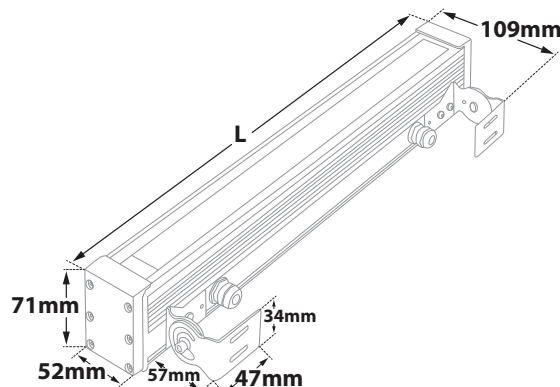

Linear Led Engine/Module

GLASS (5mm)

With pre-connected IP68 male and female fis for fast connection