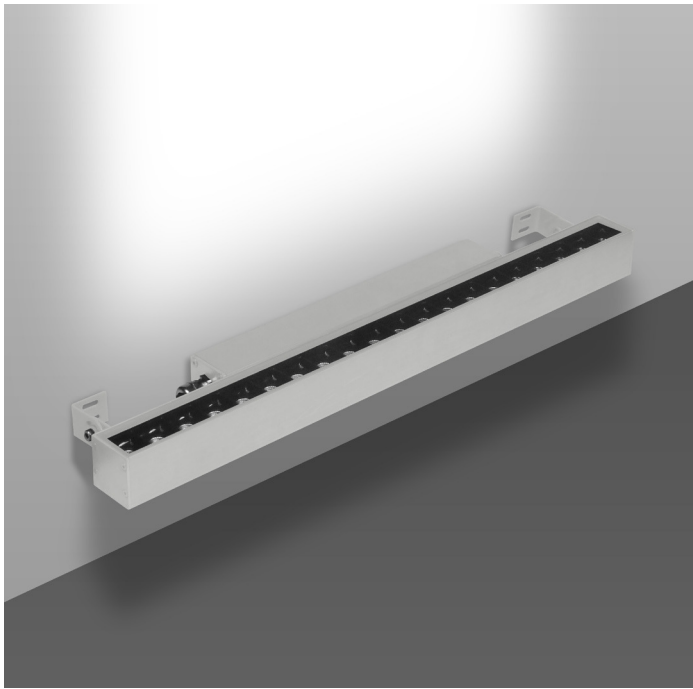

Technoline 9 Slim Standard

- Linear waterproof led luminaire
- wall fixed mounted
- suitable for exteriors use
- from extruded aluminum polyester powder coated
- suitable for resistance in external spaces
- with protective front tempered glass transparent
- with incorporated High Power Led Smd technology
- adjusted inside a special black anti-glare optical screen
- with internal reflectors
- with symmetric angle beam of 17°-34°-48°
- CRI>80 | 3 SDCM | as standard
- upon request available with CRI>90
- adjusted on a linear cooling system for best thermal management
- in 3000K-4000K color temperature
- upon request also available in 2700K-3500K-5000K and 6500K
- works with built in led driver, on/off as standard
- upon request available with dimmable led driver
- phase cut/Dali/1-10volt
- with 1 or 2 cable glands PG9 IP68 or PG11 IP68
- for input and output of power supply cables
- with brackets at the two sides for capability of movement
- with silicon gaskets and inox screws
- upon request is offered with pre-fitted cable in neoprene
- with male and female fis fast connection with IP68 protection
- suitable for exterior lighting of building facades, windows

GLASS (5mm)

CE IP65

Upon request luminaire is available with pre-connected IP68 male and female fis for fast connection

Standard color 18

Available colors upon request 01 02

LED technology changes constantly forward, so before selecting / ordering the most suitable product for you, ask for a confirmation that this is the most updated product to our list.