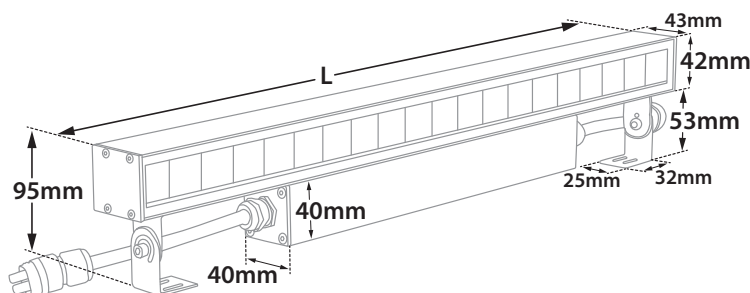

Upon request luminaire is available with pre-connected IP68 male and female fis for fast connection

Standard color 18

Available colors upon request 01 02

LED technology changes constantly forward, so before selecting / ordering the most suitable product for you, ask for a confirmation that this is the most updated product to our list.

■ warm 2700 Kelvin ■ warm white 3000 Kelvin ■ neutral white 4000 Kelvin