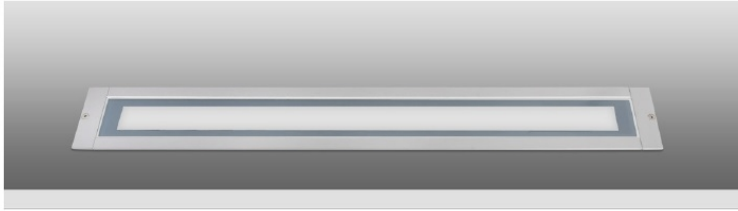

## Terra Line Led 3 LLE

- > Linear inground recessed waterproof led luminaire suitable for outdoors use
- > made from extruded anodized aluminum body painted with polyester powder suitable for external use with ground base from aluminum
- > with heavy duty protective glass 10mm thick mat with incorporated linear led smd modules
- > adjusted on high performance linear heatsink for best heat management
- > CRI>80 | 3 SDCM as standard
- > upon request available with CRI>90 in 3000-4000 KELVIN
- > also available upon request in 2700-3500-5000-6500 Kelvin
- > 110° beam angle
- > works with built in led driver, on/off as standard
- > upon request dimmable phase cut/Dali/1-10v with silicone gaskets and stainless-steel screws
- > with 1 cable gland PG9 IP68 made from brass as standard or with 2 cable glands PG9 IP68 made from brass for input and output of power supply cables
- > upon request is available with pre-connected cable