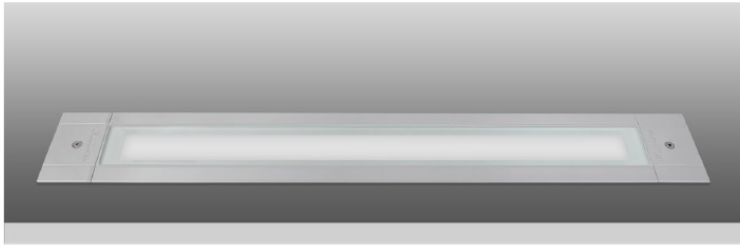

Terra Line Led 8 LLE

- Linear inground recessed waterproof led luminaire
- suitable for outdoors use
- made from extruded anodized aluminum body
- painted with polyester powder suitable for external use
- with ground base from aluminum
- with heavy duty protective glass 10mm thick mat
- with incorporated linear led smd modules
- adjusted on high performance linear heatsink
- for best heat management
- CRI>80 | 3 SDCM as standard
- upon request available with CRI>90
- in 3000-4000 KELVIN
- also available upon request in 2700-3500-5000-6500 Kelvin
- 110° beam angle
- works with built in led driver, on/off as standard
- upon request dimmable phase cut/Dali/1-10v
- with silicone gaskets and stainless-steel screws
- with 1 cable gland PG11 IP68 made from brass as standard
- or with 2 cable glands PG11 IP68 made from brass
- for input and output of power supply cables
- upon request is available with pre-connected cable

CRI 80 | Led source power & Average Luminaire Flux

Indicative Flux list | Final lumen output depends from the selection of the angle beam

30313 8.8W | 220-240v | 3000-4000 KELVIN | 910-980 LUMEN | DIM (1)