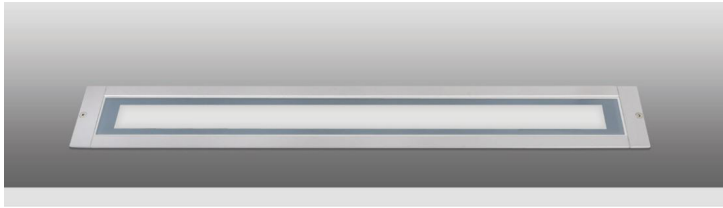

Terra Line Led 3 LLE

- Linear inground recessed waterproof led luminaire suitable for outdoors use
- made from extruded anodized aluminum body
- painted with polyester powder suitable for external use
- with ground base from aluminum
- with heavy duty protective glass 10mm thick mat
- with internal antiglare screen with grilles from aluminum
- with incorporated linear led smd modules
- adjusted on high performance linear heatsink for best heat management
- CRI>80 | 3 SDCM as standard
- upon request available with CRI>90
- in 3000-4000 KELVIN
- also available upon request in 2700-3500-5000-6500 Kelvin
- **90° beam angle**
- works with built in led driver, on/off as standard
- upon request dimmable phase cut/Dali/1-10v
- with silicone gaskets and stainless-steel screws
- with cable gland PG9 IP68 made from brass
- upon request is available with pre-connected cable
- with 1 cable gland PG9 IP68 made from brass as standard
- or with 2 cable glands PG9 IP68 made from brass
- for input and output of power supply cables
- upon request is available with pre-connected cable

Linear Led Engine/Module

GLASS (10mm)

ΔΙΑΣΤΑΣΕΙΣ ΦΩΤΙΣΤΙΚΩΝ DIMENSIONS OF LUMINAIRES				ΔΙΑΣΤΑΣΕΙΣ ΒΑΣΕΩΝ ΕΔΑΦΟΥΣ DIMENSIONS OF GROUND BASES		ΔΙΑΣΤΑΣΕΙΣ ΟΠΗΣ OPENING DIMENSIONS		
DIM	CODE	A	B	C	D	LENGTH	WIDTH	DEPTH
1	30281	349mm	319mm	342mm	426mm	439mm	100mm	95mm
2	30282	645mm	615mm	648mm	732mm	745mm	100mm	95mm
3	30283	945mm	915mm	978mm	1062mm	1075mm	100mm	95mm
4	30284	1245mm	1215mm	1278mm	1362mm	1375mm	100mm	95mm

ΔΙΑΣΤΑΣΕΙΣ ΦΩΤΙΣΤΙΚΟΥ / LUMINAIRE DIMENSIONS

ΔΙΑΣΤΑΣΕΙΣ ΒΑΣΗΣ ΕΔΑΦΟΥΣ / GROUND BASE DIMENSIONS

ΠΡΟΣΟΧΗ: Σε όλα τα φωτιστικά σώματα χωνευτά δαπέδου κατά την εγκατάσταση θα πρέπει να δημιουργείτε τουλάχιστον 20cm βάθος οπής αποστράγγισης, γεμάτη χαλίκι, για την αποφυγή στάσιμων υδάτων ή να χρησιμοποιείτε για τον ίδιο λόγο αγωγούς αποχέτευσης. Χρησιμοποιείτε μόνο καλώδια τύπου H07RN, άλλου είδους καλώδια μπορεί να μην εξασφαλίζουν βαθμό στεγανότητας IP67 ή IP68.