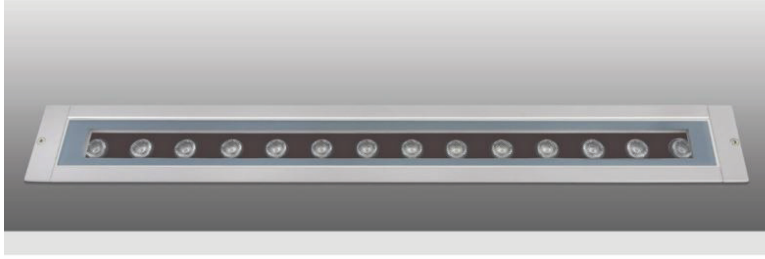

Terra Line Led 3

- Linear inground recessed waterproof led luminaire
- suitable for outdoors use
- made from extruded anodized aluminum body
- painted with polyester powder suitable for external use
- with ground base from aluminum
- with heavy duty protective glass 8mm thick
- with incorporated high power led smd
- adjusted on high performance linear heatsink
- for best heat management
- CRI>80 | 3 SDCM as standard
- upon request available with CRI>90
- in 3000-4000 KELVIN
- also available upon request in 2700-3500-5000-6500 Kelvin
- with lenses of symmetrical beam angle 10°-15°-25°-35°-45°-60°*
- or with lenses of elliptical beam angle 15°x35° , 20x60°*
- or with lenses of asymmetrical beam angle**
- works with built in led driver, on/off as standard
- upon request dimmable phase cut/Dali/1-10v
- with silicone gaskets and stainless-steel screws
- with 1 or 2 brass nickel plated cable glands IP68
- for input and output of power supply cables
- offered with pre-fitted neoprene cable
- with male and female fis fast connection with IP68 protection

CRI>80 | Power & Luminous Flux

Final lumen output depends on the selection of the angle beam

8558		7.0W 7x1.0W 220-240v 3000-4000 KELVIN 560-595 LUMEN DIM (1)	
8559		14.0W 14x1.0W 220-240v 3000-4000 KELVIN 1120-1190 LUMEN DIM (2)	
8560		21.0W 21x1.0W 220-240v 3000-4000 KELVIN 1680-1785 LUMEN DIM (3)	
8561		28.0W 28x1.0W 220-240v 3000-4000 KELVIN 2240-2380 LUMEN DIM (4)	

** Asymmetric Version

ΔΙΑΣΤΑΣΕΙΣ ΦΩΤΙΣΤΙΚΟΥ / LUMINAIRE DIMENSIONS

ΔΙΑΣΤΑΣΕΙΣ ΒΑΣΗΣ ΕΔΑΦΟΥΣ / GROUND BASE DIMENSIONS

With pre-connected IP68 male and female fis for fast connection

ΠΡΟΣΟΧΗ: Σε όλα τα φωτιστικά σώματα χωνευτά δαπέδου κατά την εγκατάσταση θα πρέπει να δημιουργείτε τουλάχιστον 20cm βάθος οπής αποστράγγισης, γεμάτη χαλίκι, για την αποφυγή στάσιμων υδάτων ή να χρησιμοποιείτε για τον ίδιο λόγο αγωγούς αποχέυσης. Χρησιμοποιείτε μόνο καλώδια τύπου H07RN, άλλου είδους καλώδια μπορεί να μην εξασφαλίζουν βαθμό στεγανότητας IP67 ή IP68.