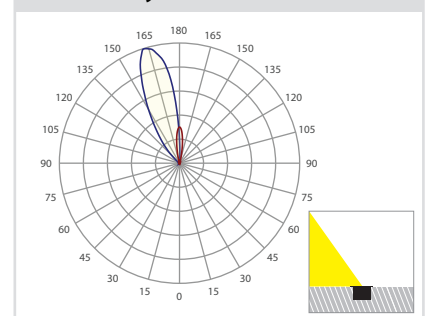

## CRI&gt;80 | Power &amp; Luminous Flux

Final lumen output depends on the selection of the angle beam

8566		7.0W   7x1.0W	220-240v	3000-4000 KELVIN	560-595 LUMEN	DIM (1)	
8567		14.0W   14x1.0W	220-240v	3000-4000 KELVIN	1120-1190 LUMEN	DIM (2)	
8568		21.0W   21x1.0W	220-240v	3000-4000 KELVIN	1680-1785 LUMEN	DIM (3)	
8569		28.0W   28x1.0W	220-240v	3000-4000 KELVIN	2240-2380 LUMEN	DIM (4)	

GLASS (8mm)

CE IP67

**i** \*due to wide variety of available and suitable lenses for above luminaire, the included angle beams are indicative and can be considered as the most used. Upon request the beam angle of the lenses can be adjusted accordingly to your needs.

## \*\* Asymmetric Version

ΔΙΑΣΤΑΣΕΙΣ ΦΩΤΙΣΤΙΚΩΝ DIMENSIONS OF LUMINAIRES				ΔΙΑΣΤΑΣΕΙΣ ΒΑΣΕΩΝ ΕΔΑΦΟΥΣ DIMENSIONS OF GROUND BASES		ΔΙΑΣΤΑΣΕΙΣ ΟΠΗΣ OPENING DIMENSIONS		
DIM	CODE	A	B	C	D	LENGTH	WIDTH	DEPTH
[1]	8566	473mm	319mm	342mm	426mm	439mm	100mm	95mm
[2]	8567	713mm	615mm	648mm	732mm	745mm	100mm	95mm
[3]	8568	1113mm	915mm	978mm	1062mm	1075mm	100mm	95mm
[4]	8569	1313mm	1215mm	1278mm	1362mm	1375mm	100mm	95mm