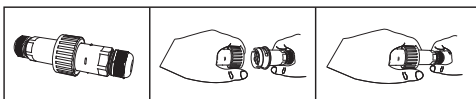

With pre-connected IP68 male and female fis for fast connection