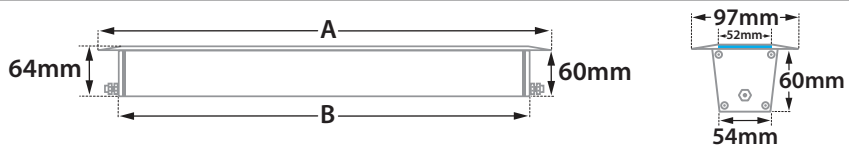

ΔΙΑΣΤΑΣΕΙΣ ΦΩΤΙΣΤΙΚΟΥ / LUMINAIRE DIMENSIONS

ΔΙΑΣΤΑΣΕΙΣ ΒΑΣΗΣ ΕΔΑΦΟΥΣ / GROUND BASE DIMENSIONS