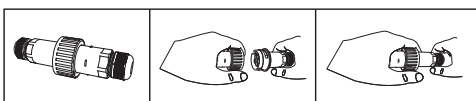

With pre-connected IP68
male and female fis for fast connection